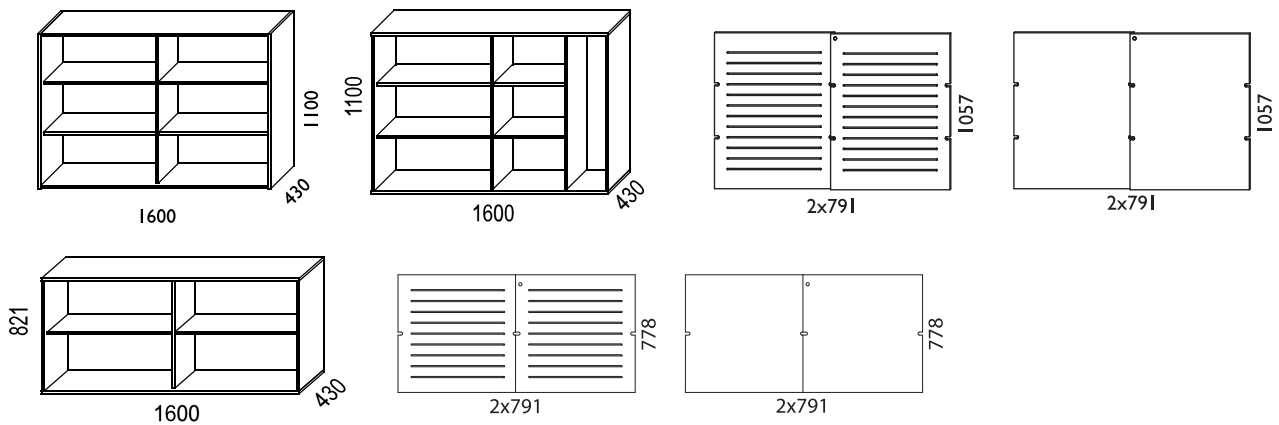

Material flat doors: lacquered MDF.

Measurement:

W. 800/1200/1600 mm. H. 420/610/821/1100/1460 mm. D. 430 mm.

Base/wheelset: H. 100mm or base plate: H. 35mm.

Doors are available in two different designs; tracked or flat. Lockable.

Base units width 1200 mm

Base units width 1600 mm

# STORAGE > DIVI

Base units width 800 mm

Bases

Accessories