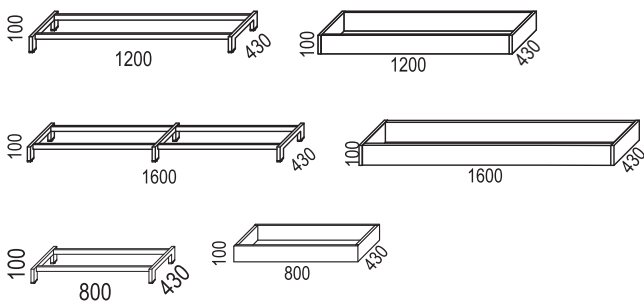

Material flat doors: lacquered MDF.

Measurement:

W. 800/1200/1600 mm. H. 420/610/821/1100/1460 mm. D. 430 mm.

Base/wheelset: H. 100mm or base plate: H. 35mm.

Doors are available in two different designs; tracked or flat. Lockable.

Base units width 1200 mm

Base units width 1600 mm

# STORAGE > DIVI

Base units width 800 mm

Bases

Accessories