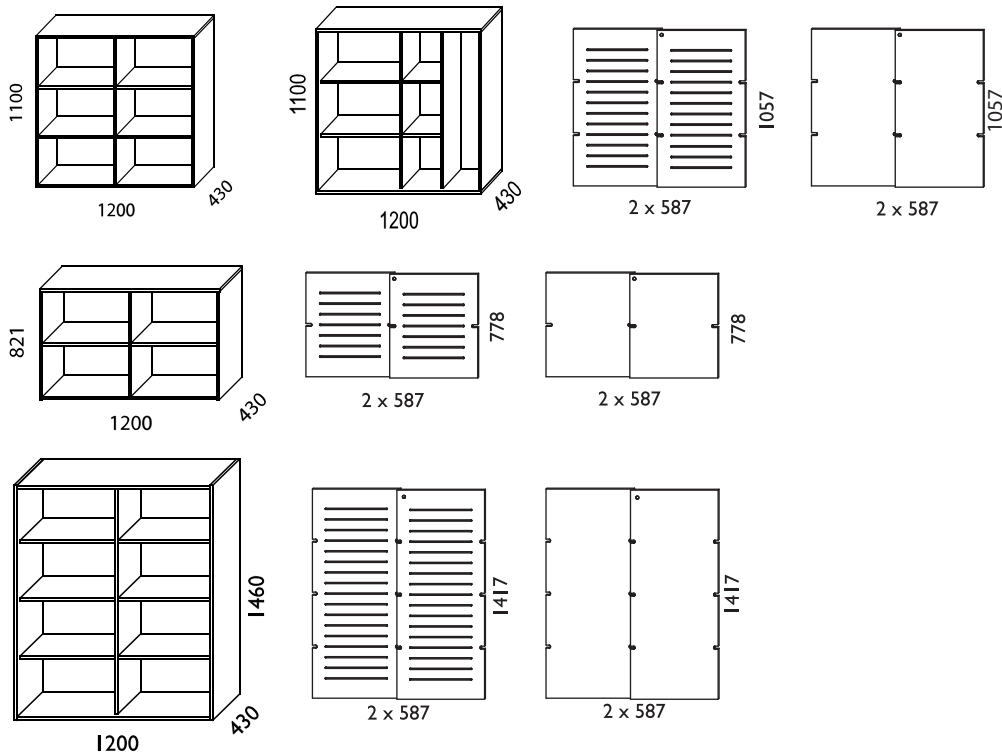

Material flat doors: lacquered MDF.

Measurement:

W. 800/1200/1600 mm. H. 420/610/821/1100/1460 mm. D. 430 mm.

Base/wheelset: H. 100mm or base plate: H. 35mm.

# STORAGE

Doors are available in two different designs; tracked or flat. Lockable.

Base units width 1200 mm

Base units width 1600 mm

# STORAGE > DIVI

Base units width 800 mm

Bases

Accessories