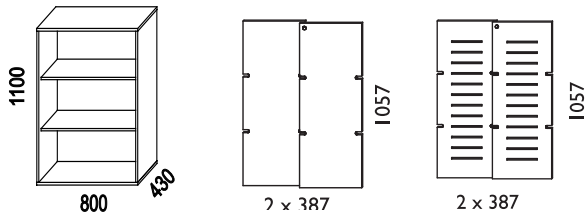

Material flat doors: lacquered MDF.

Measurement:

W. 800/1200/1600 mm. H. 420/610/821/1100/1460 mm. D. 430 mm.

Base/wheelset: H. 100mm or base plate: H. 35mm.

Doors are available in two different designs; tracked or flat. Lockable.

Base units width 1200 mm

Base units width 1600 mm

# STORAGE > DIVI

Base units width 800 mm

Bases

Accessories