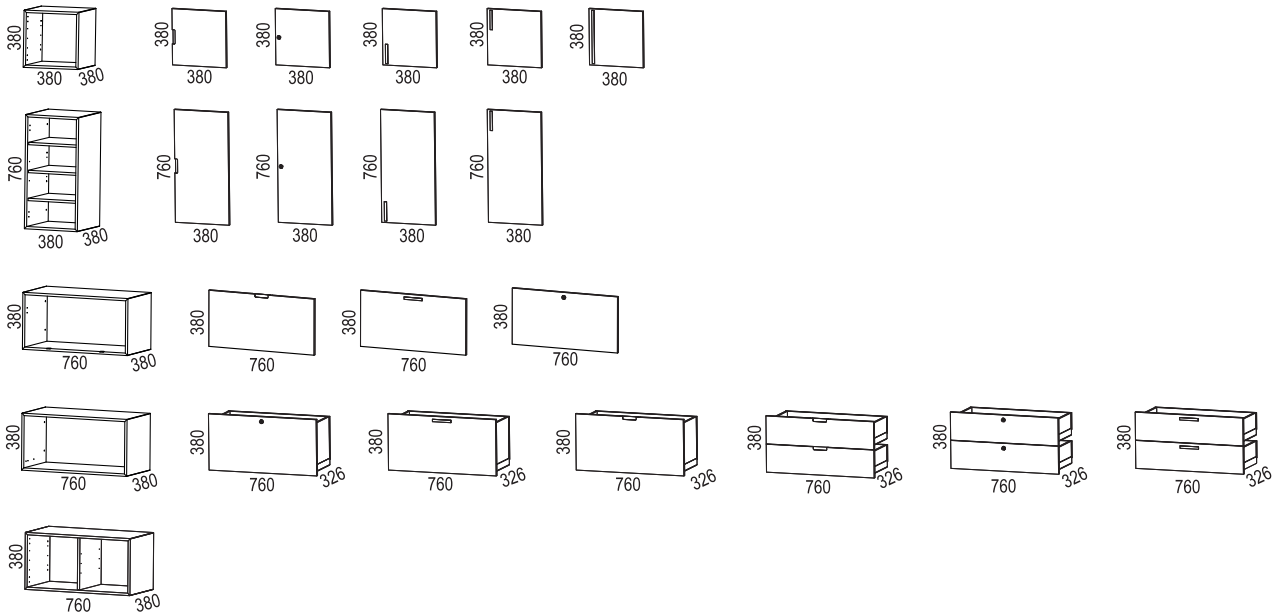

Deep bases and fronts