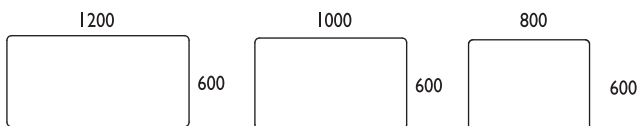

Side desks within 1200x600 mm