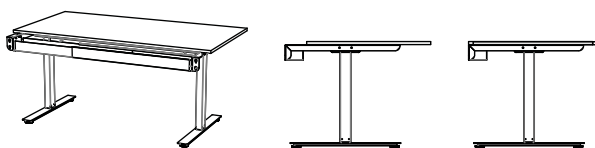

VX7 is available in white, black, silver or chrome.

Height of desk 63-128 cm or 62-82 cm.

VX desktops are available in a variety of sizes, all within the span of 1200 x 2400 mm.

Material: Laminate, desktop, ash, birch, beech, oak, ebonized oak, ebonized ash, white pigmented oak and white pigmented ash.

Can't find the design of the tabletop you're looking for? Check out our register of tables at www.horreds.com and go to LOGIN/BORDSBANK or contact customer support at +46 320 184 00.

Desks within 2000x900 mm

Desks within 1600x800 mm

Side desks within 1200x600 mm

Slidable desktop

DESK > VX / VX7

Electrical leg/T-leg

Desk screens

Add-ons