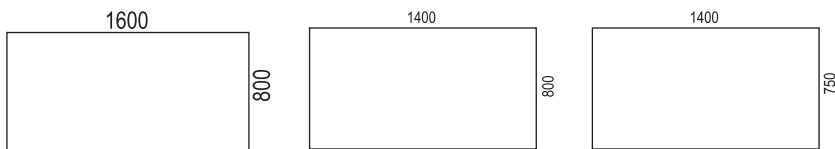

Desks within 1600x800 mm