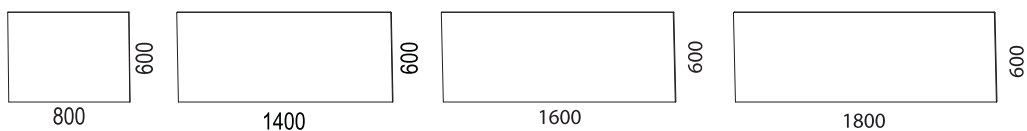

VX7 is available in white, black, silver or chrome.

Height of desk 63-128 cm or 62-82 cm.

VX desktops are available in a variety of sizes, all within the span of 1200 x 2400 mm.

Material: Laminate, desktop, ash, birch, beech, oak, ebonized oak, ebonized ash, white pigmented oak and white pigmented ash.

Desks within 1600x800 mm

Side desks within 1200x600 mm

Slidable desktop

DESK > VX / VX7

Electrical leg/T-leg

Desk screens

Add-ons