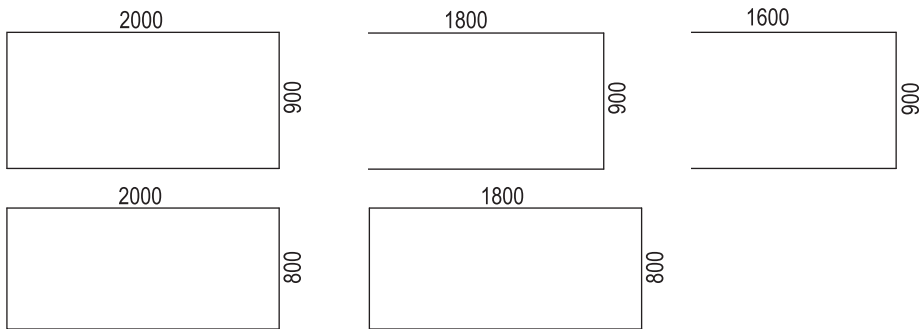

VX7 is available in white, black, silver or chrome.

Height of desk 63-128 cm or 62-82 cm.

VX desktops are available in a variety of sizes, all within the span of 1200 x 2400 mm.

Material: Laminate, desktop, ash, birch, beech, oak, ebonized oak, ebonized ash, white pigmented oak and white pigmented ash.

DESK > VX/VX7

VX desk screen is upholstered with fabric and sound absorbing. It's available in a variety of fabrics and colours. There is an add-on list available.

Sizes: Height: 600 mm, Width: 1400/1600/1800 mm. Depth: 35 mm. Side screen: Width 800 mm.

There is also a free standing sound absorbing side screen, 4800x365,35 mm. Including a foot in powder coated steel, black or white.

DESK

VX / vx7
Design Horreds

Material: White laminate, ash, birch, oak, beech, wbonized oak, ebonized ash, white pigmented oak, white pigmented ash or desktop with legs in silver, white, black or chrome.

Desks within 1600x800 mm

Side desks within 1200x600 mm

Slidable desktop

DESK > VX / VX7

Electrical leg/T-leg

Desk screens

Add-ons