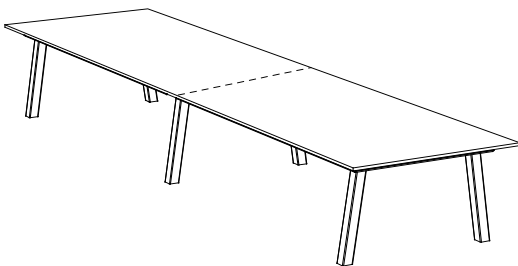

## VX Project table

Design: Horreds

VX project table is available in the width up to 1200 mm and is made out of 19 mm MDF. The canted legs are available in black or white metal and ash or oak. As add-ons there's two different sides, one with electrical supply and one with a coat hanger. Two table heights; 72 and 90 cm. Tabletops are available in laminate, desktop and veneer(Beech, birch, oak, ask, ebonized oak, ebonized ash, white pigmented oak, whitepigmented ash).

Conference tables within 2400x1200 mm

**Bredd 1200 mm**

Rectangular table sizes (mm):

2400x1200 mm  
2000x1200 mm

Conference tables within 2400x1400 mm

**Bredd 1400 mm**

Rectangular table sizes (mm):

2400x1400 mm  
2000x1400 mm

Conference tables within 4800x1200 mm

**Bredd 1200 mm**

Rectangular table sizes (mm):

4800x1200 mm  
4000x1200 mm

Conference tables within 4800x1400 mm

**Bredd 1400 mm**

Rectangular table sizes (mm):

4800x1400 mm  
4000x1400 mm

# CONFERENCE

Conference tables within 2400x1600 mm

Rectangular table sizes (mm):

2400x1600 mm  
2000x1600 mm

Conference tables within 4800x1600 mm

Rectangular table sizes (mm):

4800x1600 mm  
4000x1600 mm

Round conference tables within diameter 1400 mm