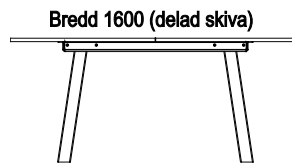

## VX Project table

Design: Horreds

VX project table is available in the width up to 1200 mm and is made out of 19 mm MDF. The canted legs are available in black or white metal and ash or oak. As add-ons there's two different sides, one with electrical supply and one with a coat hanger. Two table heights; 72 and 90 cm. Tabletops are available in laminate, desktop and veneer(Beech, birch, oak, ask, ebonized oak, ebonized ash, white pigmented oak, whitepigmented ash).

Conference tables within 4800x1200 mm

**Bredd 1200 mm**

Rectangular table sizes (mm):

4800x1200 mm  
4000x1200 mm

Conference tables within 4800x1400 mm

**Bredd 1400 mm**

Rectangular table sizes (mm):

4800x1400 mm  
4000x1400 mm

# CONFERENCE

Conference tables within 2400x1600 mm

Rectangular table sizes (mm):

2400x1600 mm  
2000x1600 mm

Conference tables within 4800x1600 mm

Rectangular table sizes (mm):

4800x1600 mm  
4000x1600 mm

Round conference tables within diameter 1400 mm

Round table sizes (mm):

1400 mm  
1200 mm  
1000 mm

Round conference tables within diameter 2400 mm

Round table sizes (mm):

2400 mm  
2000 mm  
1800 mm  
1600 mm  
1400 mm