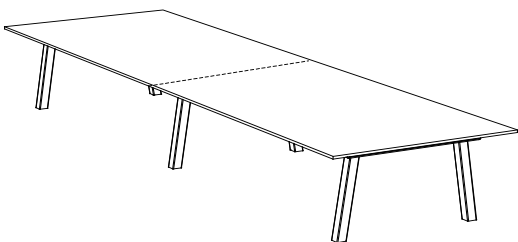

## VX Project table

Design: Horreds

VX project table is available in the width up to 1200 mm and is made out of 19 mm MDF. The canted legs are available in black or white metal and ash or oak. As add-ons there's two different sides, one with electrical supply and one with a coat hanger. Two table heights; 72 and 90 cm. Tabletops are available in laminate, desktop and veneer(Beech, birch, oak, ask, ebonized oak, ebonized ash, white pigmented oak, whitepigmented ash).

Conference tables within 2400x1200 mm

**Bredd 1200 mm**

Rectangular table sizes (mm):

2400x1200 mm  
2000x1200 mm

Conference tables within 2400x1400 mm

**Bredd 1400 mm**

Rectangular table sizes (mm):

2400x1400 mm  
2000x1400 mm

Conference tables within 4800x1200 mm

**Bredd 1200 mm**

Rectangular table sizes (mm):

4800x1200 mm  
4000x1200 mm

Conference tables within 4800x1400 mm

**Bredd 1400 mm**

Rectangular table sizes (mm):

4800x1400 mm  
4000x1400 mm

# CONFERENCE

Conference tables within 2400x1600 mm

Rectangular table sizes (mm):

2400x1600 mm  
2000x1600 mm

Conference tables within 4800x1600 mm

Rectangular table sizes (mm):

4800x1600 mm  
4000x1600 mm

Round conference tables within diameter 1400 mm