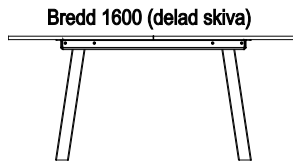

## VX Project table

Design: Horreds

VX project table is available in the width up to 1200 mm and is made out of 19 mm MDF. The canted legs are available in black or white metal and ash or oak. As add-ons there's two different sides, one with electrical supply and one with a coat hanger. Two table heights; 72 and 90 cm. Tabletops are available in laminate, desktop and veneer(Beech, birch, oak, ask, ebonized oak, ebonized ash, white pigmented oak, whitepigmented ash).

Conference tables within 2400x1200 mm

**Bredd 1200 mm**

Rectangular table sizes (mm):

2400x1200 mm  
2000x1200 mm

Conference tables within 2400x1400 mm

**Bredd 1400 mm**

Rectangular table sizes (mm):

2400x1400 mm  
2000x1400 mm

Conference tables within 4800x1200 mm

**Bredd 1200 mm**

Rectangular table sizes (mm):

4800x1200 mm  
4000x1200 mm

Conference tables within 4800x1400 mm

**Bredd 1400 mm**

Rectangular table sizes (mm):

4800x1400 mm  
4000x1400 mm

# CONFERENCE

Conference tables within 2400x1600 mm

Rectangular table sizes (mm):

2400x1600 mm  
2000x1600 mm

Conference tables within 4800x1600 mm

Rectangular table sizes (mm):

4800x1600 mm  
4000x1600 mm

Round conference tables within diameter 1400 mm