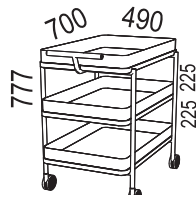

SERVING TROLLEY

Measurement

Additions

Trolley in white or black with wheels in the same colour. Slabs in white or black compact laminate or oak or ash veneer. The metal plates are available in white, black or copperplated. Tray and bottle holder in white or black with inserts matching the material of the slabs.