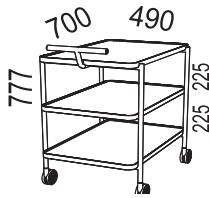

SERVING TROLLEY

Measurement

Additions

Trolley in white or black with wheels in the same colour. Slabs in white or black compact laminate or oak or ash veneer. The metal plates are available in white, black or copperplated. Tray and bottle holder in white or black with inserts matching the material of the slabs.