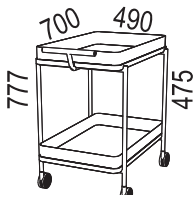

SERVING TROLLEY

Measurement

Additions

Trolley in white or black with wheels in the same colour. Slabs in white or black compact laminate or oak or ash veneer. The metal plates are available in white, black or copperplated. Tray and bottle holder in white or black with inserts matching the material of the slabs.