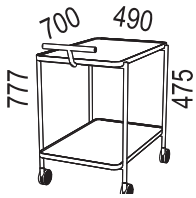

SERVING TROLLEY

Measurement

Additions

Trolley in white or black with wheels in the same colour. Slabs in white or black compact laminate or oak or ash veneer. The metal plates are available in white, black or copperplated. Tray and bottle holder in white or black with inserts matching the material of the slabs.