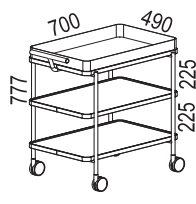

SERVERINGSVAGN / SERVING TRAY

EXO TROLLEY

DESIGN mathieu gustafsson, daniel lavonius jarefeldt,
tengbom arkitekter

Accessories:

HORREDS[®]
1936