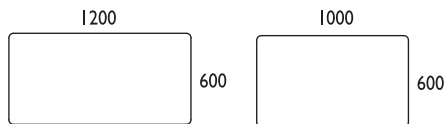

Work desks within size 2200x1200

Work desks within size 2000x900

ARBETSBORD /WORK DESKS> FRI

Work desks within size 1600x800

Side desks within size 1200x600

Fri A-legs