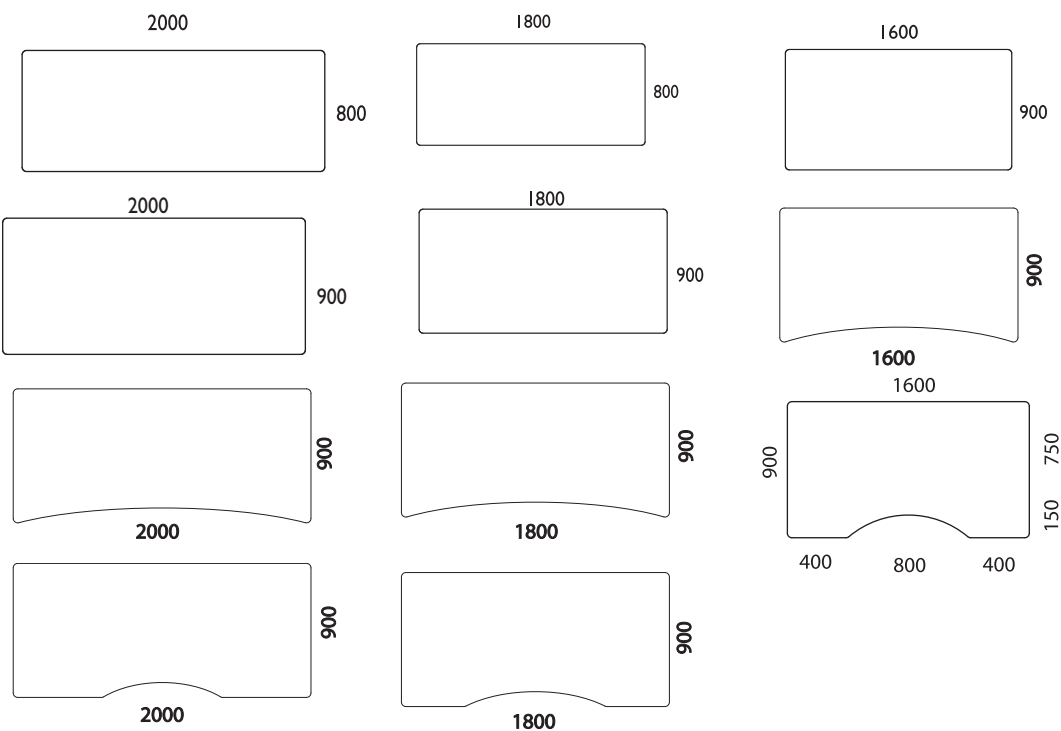

ARBETSBORD /WORK DESKS > FRI

FRI

Design Bror Boije

Hittar du inte bordsstorleken du söker här; kontakta kundsupport för att få hjälp att söka i vår bordsbank.

There might be optional desk sizes available in our table bank, please contact Customer Service to check availability.

Work desks within size 2200x1200

Work desks within size 2000x900

ARBETSBORD /WORK DESKS> FRI

Work desks within size 1600x800

Side desks within size 1200x600

Fri A-legs