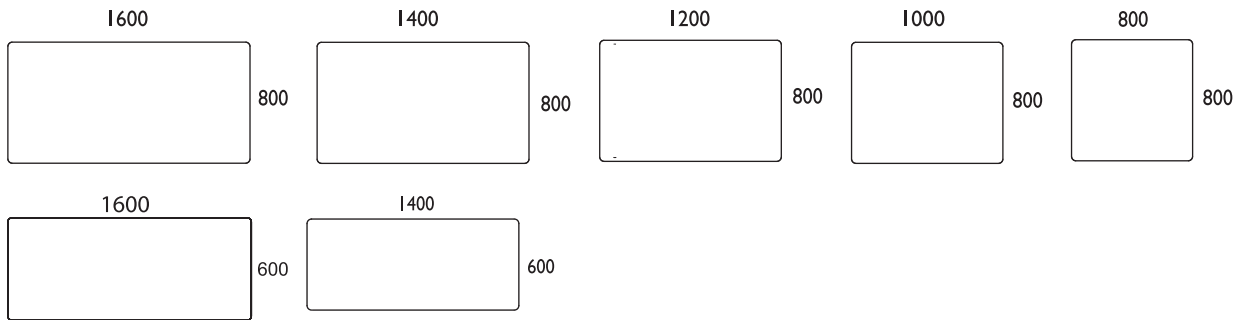

Work desks within size 2200x1200

Work desks within size 2000x900

ARBETSBORD /WORK DESKS> FRI

Work desks within size 1600x800

Side desks within size 1200x600

Fri A-legs