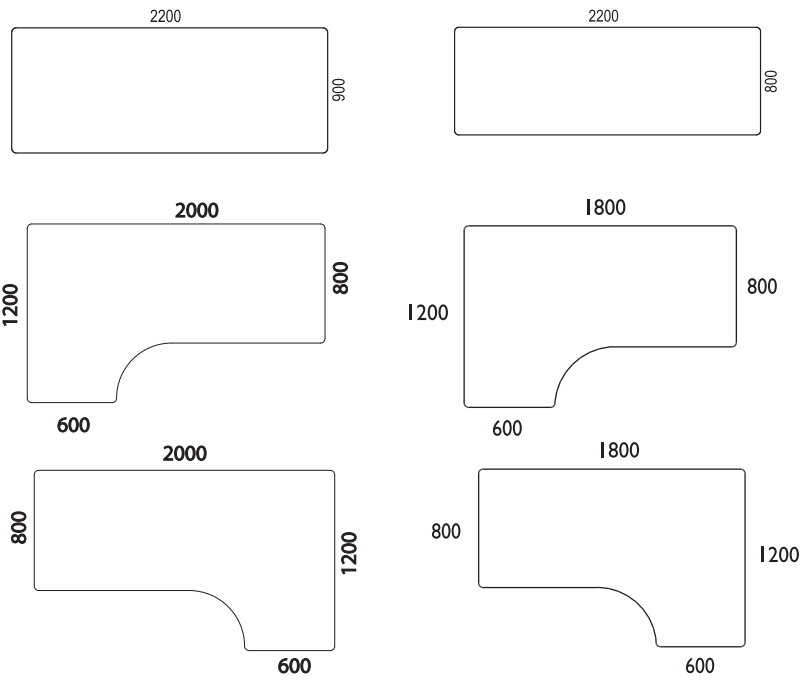

ARBETSBORD /WORK DESKS > FRI

FRI

Design Bror Boije

Hittar du inte bordsstorleken du söker här; kontakta kundsupport för att få hjälp att söka i vår bordsbank.

There might be optional desk sizes available in our table bank, please contact Customer Service to check availability.

Work desks within size 2200x1200

Work desks within size 2000x900

ARBETSBORD /WORK DESKS> FRI

Work desks within size 1600x800

Side desks within size 1200x600

Fri A-legs