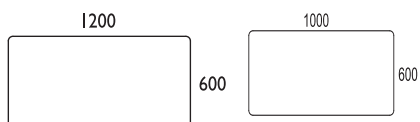

Work desks within size 2200x900

Work desks within size 2000x900

Work desks within size 1600x800

Work desks within size 1200x600

ARBETSBORD / WORK DESKS > HENRY

Desk screen

Desk shelf