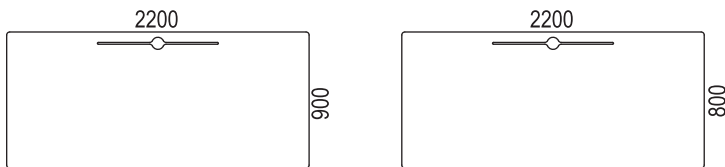

HENRY

DESIGN thomas sandell

Hittar du inte bordsstorleken du söker här; kontakta kundsupport för att få hjälp att söka i vår bordsbank.

There might be optional desk sizes available in our table bank, please contact Customer Service to check availability.

Work desks within size 2200x900

Work desks within size 2000x900

Work desks within size 1600x800

Work desks within size 1200x600

ARBETSBORD / WORK DESKS > HENRY

Desk screen

Desk shelf