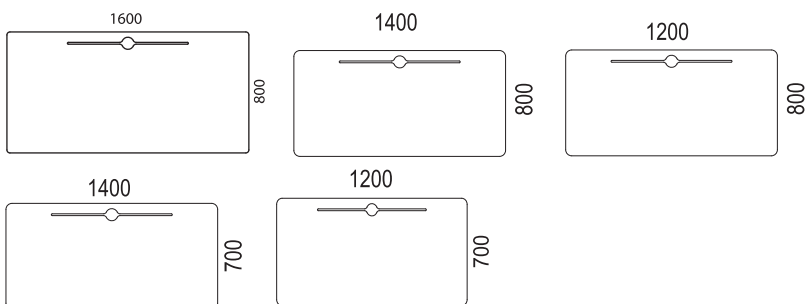

HENRY

DESIGN thomas sandell

Hittar du inte bordsstorleken du söker här; kontakta kundsupport för att få hjälp att söka i vår bordsbank.

There might be optional desk sizes available in our table bank, please contact Customer Service to check availability.

Work desks within size 2200x900

Work desks within size 2000x900

Work desks within size 1600x800

Work desks within size 1200x600

ARBETSBORD / WORK DESKS > HENRY

Desk screen

Desk shelf