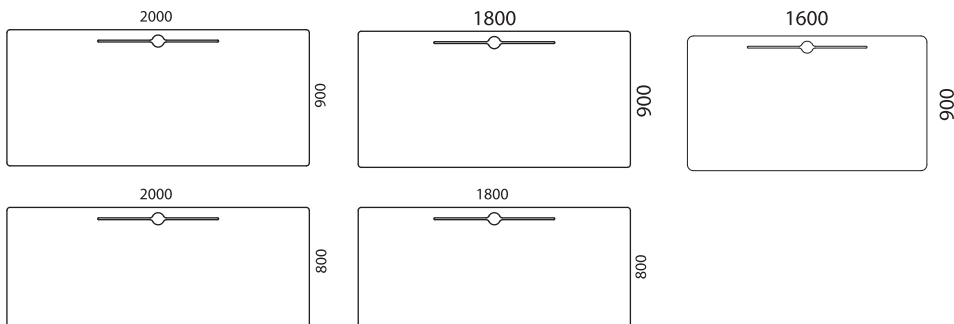

HENRY

DESIGN thomas sandell

Hittar du inte bordsstorleken du söker här; kontakta kundsupport för att få hjälp att söka i vår bordsbank.

There might be optional desk sizes available in our table bank, please contact Customer Service to check availability.

Work desks within size 2200x900

Work desks within size 2000x900

Work desks within size 1600x800

Work desks within size 1200x600

ARBETSBORD / WORK DESKS > HENRY

Desk screen

Desk shelf