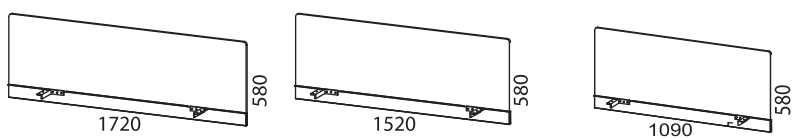

Work desks within size 2200x900

Work desks within size 2000x900

Work desks within size 1600x800

Work desks within size 1200x600

ARBETSBORD / WORK DESKS > HENRY

Desk screen

Desk shelf