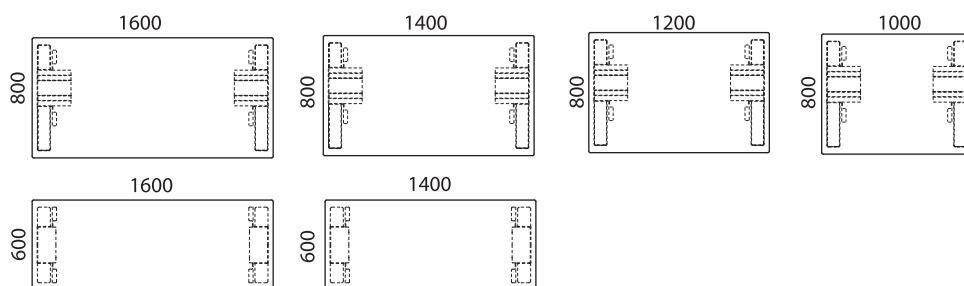

Desks within size 2200x1200

Desks within size 2000x900

# ARBETSBORD / WORKD DESKS > LINK

Desks within size 1600x800

Desks within size 1200x600

Option: Link nedfräst handkontroll / Link touchpad