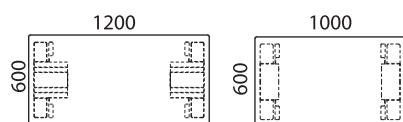

Desks within size 2200x1200

Desks within size 2000x900

# ARBETSBORD / WORKD DESKS > LINK

Desks within size 1600x800

Desks within size 1200x600

Option: Link nedfräst handkontroll / Link touchpad