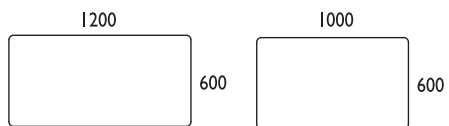

Work desks within size 2200x1200

Work desks within size 2000x900

ARBETSBORD /WORK DESKS> FRI

Work desks within size 1600x800

Side desks within size 1200x600

T-legs

VX10
slaglängd/range 50 cm

VX10/VX8
slaglängd/range 65 cm

VX10
fast höjd/fixed height 72 cm