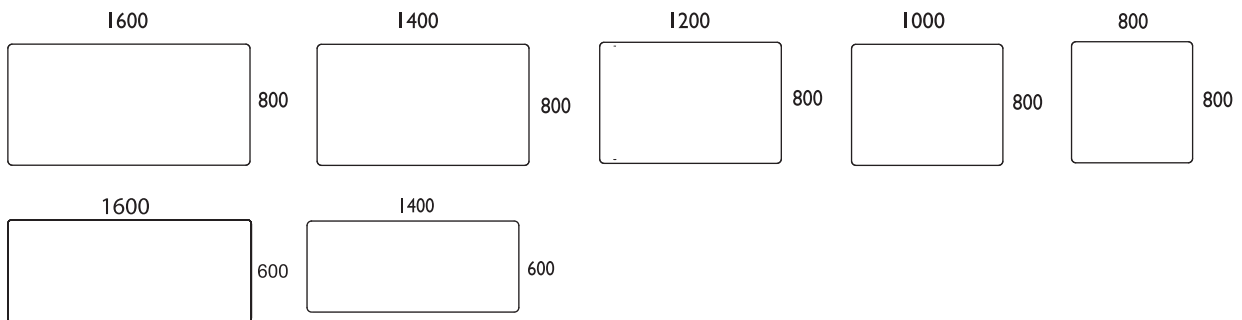

Work desks within size 2200x1200

Work desks within size 2000x900

ARBETSBORD /WORK DESKS> FRI

Work desks within size 1600x800

Side desks within size 1200x600

T-legs

VX10
slaglängd/range 50 cm

VX10/VX8
slaglängd/range 65 cm

VX10
fast höjd/fixed height 72 cm