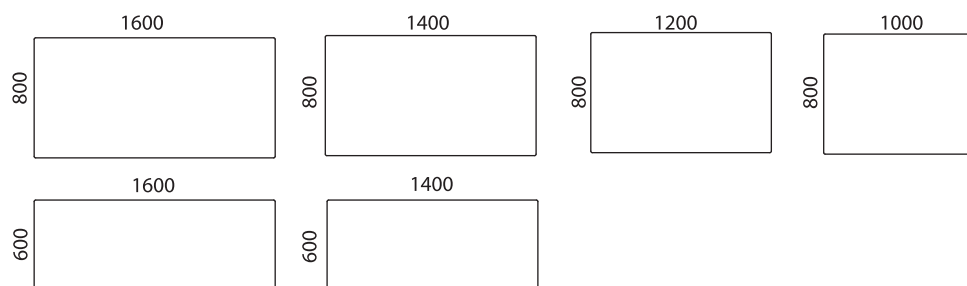

Desks within size 2200x1200

Desks within size 2000x900

ARBETSBORD / WORKD DESKS > LINK

Desks within size 1600x800

Desks within size 1200x600

T-legs

Option: Link nedfräst handkontroll / Link touchpad