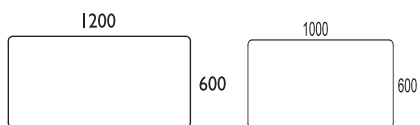

Work desks within size 2200x900

Work desks within size 2000x900

Work desks within size 1600x800

Work desks within size 1200x600

ARBETSBORD / WORK DESKS > HENRY

Desk screen

T-legs

VX10
slaglängd/range 50 cm

VX10/VX8
slaglängd/range 65 cm

VX10
fast höjd/fixed height 72 cm,

Desk shelf