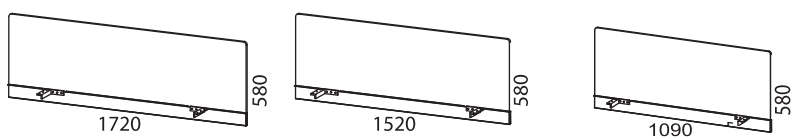

Work desks within size 2200x900

Work desks within size 2000x900

Work desks within size 1600x800

Work desks within size 1200x600

ARBETSBORD / WORK DESKS > HENRY

Desk screen

T-legs

VX10
slaglängd/range 50 cm

VX10/VX8
slaglängd/range 65 cm

VX10
fast höjd/fixed height 72 cm,

Desk shelf