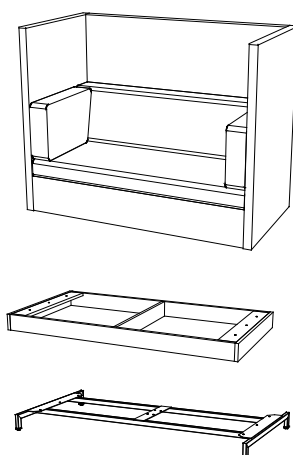

SITTMÖBLER / SEATING

MONOSOFT

DESIGN fredrik mattson

Sofa 1000x760 mm. Height 1198 mm.

Sofa 1500x760 mm. Height 1198 mm.

Sofa 2000x760 mm. Height 1198 mm.