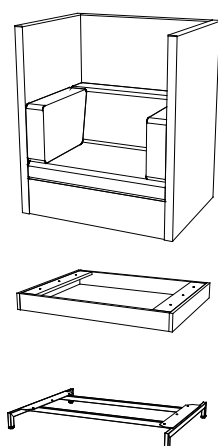

SITTMÖBLER / SEATING

MONOSOFT

DESIGN fredrik mattson

Sofa 1000x760 mm. Height 1198 mm.

Sofa 1500x760 mm. Height 1198 mm.

Sofa 2000x760 mm. Height 1198 mm.