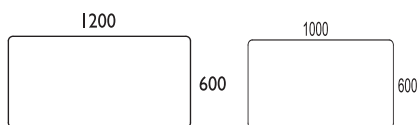

Wordk desks within size 2200x900

Wordk desks within size 2000x900

Wordk desks within size 1600x800

Wordk desks within size 1200x600

# ARBETSBORD / WORK DESKS > HENRY

T-legs

VX10  
slaglängd/range 50 cm

VX10/VX8  
slaglängd/range 65 cm

VX10  
fast höjd/fixed height 72 cm,