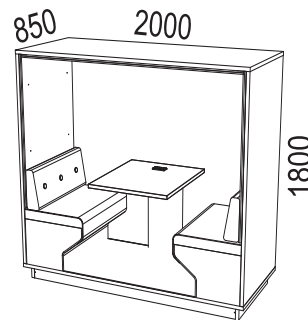

Art. 311V/H - Mute Floor x 1

För 1 person. Inkl 1 x el, ledbelysning, matta antracit. Levereras monterad. Välj vänster- eller högerutförande.

For 1 person. Incl 1 x power, led lightning, mat in antracite. Delivered assembled. Choose left- or right version.

Art 06985 - Mute Floor x 2

För 2 personer. Inkl. 2 x el, 1 x dubbel USB-laddare, ledbelysning, matta antracit. Levereras omonterad.

For 2 persons. Incl- 2 x power, 1 x double USB-charger, led lighting, mat in antracite. Delivered unassembled.

Art 06790 - Mute Floor x 4

För 4 personer. Inkl 2 x el, 2 x dubbel USB-laddare, ledbelysning, matta antracit. Levereras omonterad.

Mute Floor x 4 med plats för 4 personer har ingen rygg och har därmed ingång från båda håll.

For 4 persons. Incl. 2 x power, 2 x double USB-charger, led lighting, mat in antracite. Delivered unassembled.

Mute Floor x 4, with room for 4 people, has no back and has thus entrance from both sides.