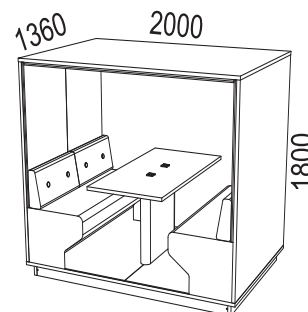

Art 06985 - Mute Floor x 2

För 2 personer. Inkl. 2 x el, 1 x dubbel USB-laddare, ledbelysning, matta antracit. Levereras omonterad.

For 2 persons. Incl- 2 x power, 1 x double USB-charger, led lighting, mat in antracite. Delivered unassembled.