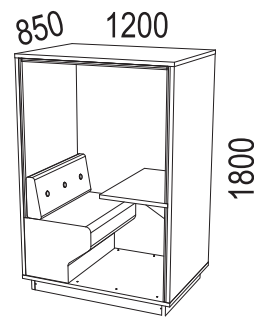

311H: Höger / Right

Art. 311V/H - Mute Floor x 1

För 1 person. Inkl 1 x el, ledbelysning, matta antracit. Levereras monterad. Välj vänster- eller högerutförande.

For 1 person. Incl 1 x power, led lightning, mat in antracite. Delivered assembled. Choose left- or right version.