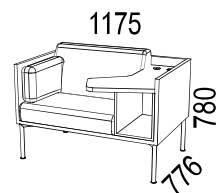

200H: Höger / Right

Art 200V/H - Mute Focus Low

Inkl. 1 x el, 1 x dubbel USB-laddare, svarta metallben. Levereras monterad, endast bordsskivan behöver eftermonteras.
Välj vänster- eller högerutförande.

*Incl- 1 x power, 1 x double USB-charger, black metallic legs. Delivered assembled, only the table top needs to be assembled.
Choose left- or right version.*