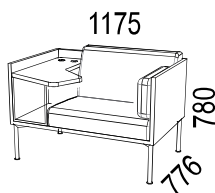

200V: Vänster / Left