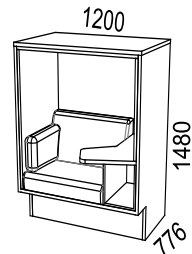

Info

Mute Focus (with roof): height 1480 mm.

Mute Focus Low (without roof): height 780 mm.

Seating height 46 cm.

Padding in cold foam.

Max. weight on table top: 50 kg.

Mute Focus and Mute Focus Low are delivered assembled, only the table top needs to be assembled.

100H: Höger / Right

Art. 100V/H - Mute Focus

Inkl 1 x el, 1 x dubbel USB-laddare, ledbelysning. Levereras monterad, endast bordsskivan behöver eftermonteras.
Välj vänster- eller högerutförande.

*Incl. 1 x power, 1 x double USB-charger, led lightning. Delivered assembled, only the table top needs to be assembled.
Choose left- or right version.*