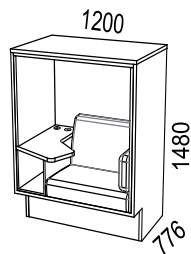

100V: Vänster / Left