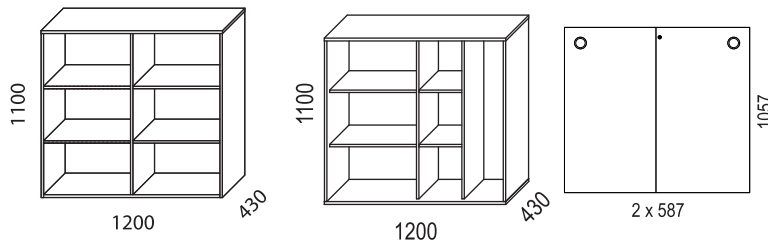

For information regarding Siglo Personal storage, see Horreds Personal Storage.

For dimensions see Product sheets.

Siglo is eco-labeled with Svanen and also labeled with Möbelfakta.

www.horreds.

FÖRVARING / STORAGE > SIGLO

SIGLO I:

Bredd / width 800 mm:

Bredd / width 1200 mm:

Bredd / width 1600 mm:

Socklar / plinths:

FÖRVARING / STORAGE > SIGLO

SIGLO II:

Bredd / width 1200 mm: