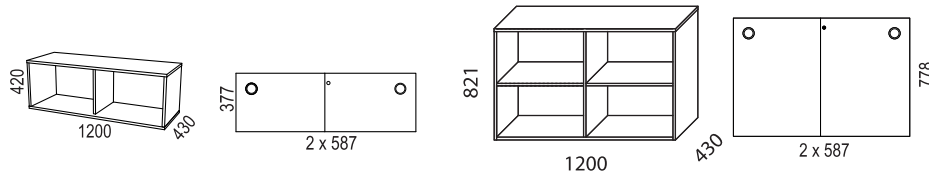

For information regarding Siglo Personal storage, see Horreds Personal Storage.

For dimensions see Product sheets.

Siglo is eco-labeled with Svanen and also labeled with Möbelfakta.

www.horreds.

FÖRVARING / STORAGE > SIGLO

SIGLO I:

Bredd / width 800 mm:

Bredd / width 1200 mm:

Bredd / width 1600 mm:

Socklar / plinths:

FÖRVARING / STORAGE > SIGLO

SIGLO II:

Bredd / width 1200 mm: