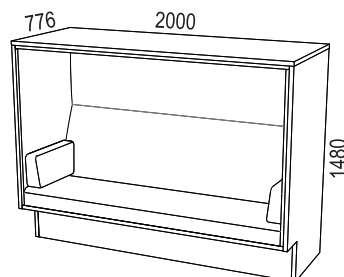

Art 04350:
Mute soffa med tak / Mute sofa with roof