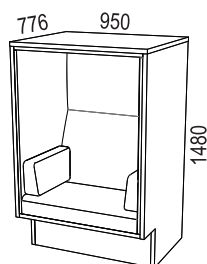

Art 03650:
Mute fätölj med tak / Mute armchair with roof