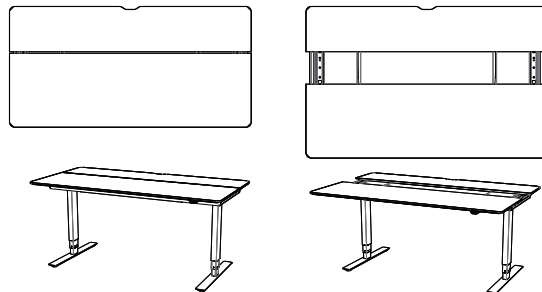

ARBETSBORD / WORK DESKS > SIGLO

SIGLO

DESIGN henrik schulz

Desks within size 2000x900 mm

Work desks withing size 1600x800 mm

T-legs

Siglo
slaglängd/range 50 and 65 cm

Sliding desks

Desk sizes sliding desk:
1800x800 mm
1600x800 mm
1400x800 mm

Desk screens

www.horreds.se