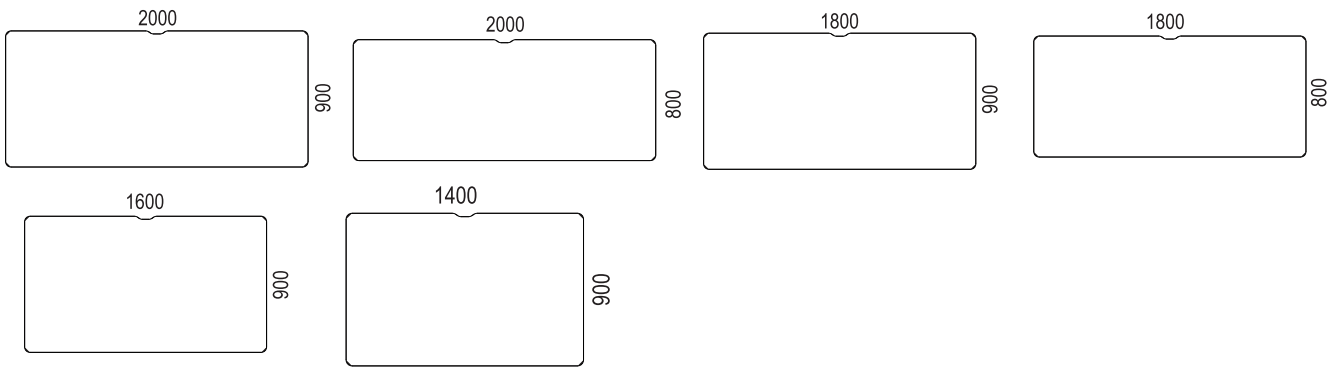

ARBETSBORD / WORK DESKS > SIGLO

SIGLO

DESIGN henrik schulz

Desks within size 2000x900 mm

Work desks withing size 1600x800 mm

T-legs

Siglo
slaglängd/range 50 and 65 cm

Sliding desks

Desk sizes sliding desk:
1800x800 mm
1600x800 mm
1400x800 mm

Desk screens

www.horreds.se