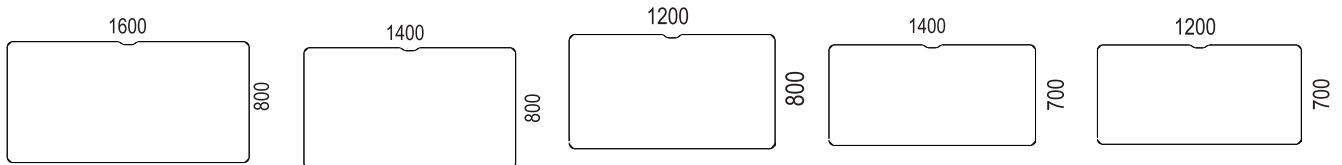

ARBETSBORD / WORK DESKS > SIGLO

SIGLO

DESIGN henrik schulz

Desks within size 2000x900 mm

Work desks withing size 1600x800 mm

T-legs

Siglo
slaglängd/range 50 and 65 cm

Sliding desks

Desk sizes sliding desk:
1800x800 mm
1600x800 mm
1400x800 mm

Desk screens

www.horreds.se