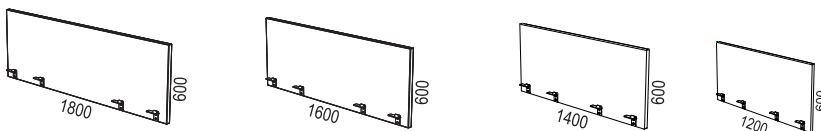

ARBETSBORD / WORK DESKS > SIGLO

SIGLO

DESIGN henrik schulz

Desks within size 2000x900 mm

Work desks withing size 1600x800 mm

T-legs

Siglo
slaglängd/range 50 and 65 cm

Sliding desks

Desk sizes sliding desk:
1800x800 mm
1600x800 mm
1400x800 mm

Desk screens

www.horreds.se