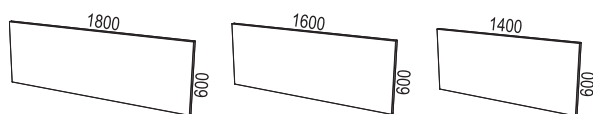

# NOMONO T

DESIGN fredrik mattson

Desks within size 2000x900

Desks within size 1600x800

Electric T-leg

Desk screens

Accessories