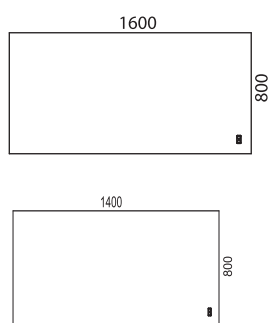

# NOMONO T

DESIGN fredrik mattson

Desks within size 2000x900

Desks within size 1600x800

Electric T-leg

Desk screens

Accessories