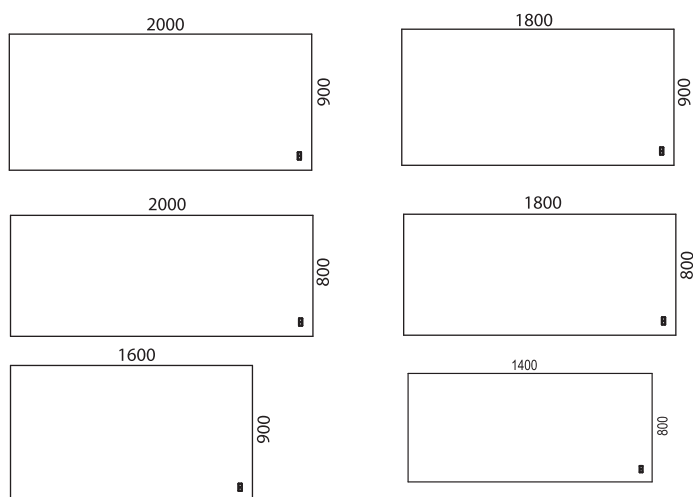

# ARBETSBORD / WORK DESKS

# NOMONO T

DESIGN fredrik mattson

Desks within size 2000x900

Desks within size 1600x800

Electric T-leg

Desk screens

Accessories