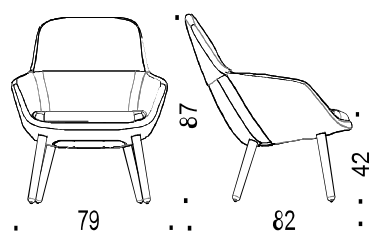

Modeller / Models:

Art. 10L