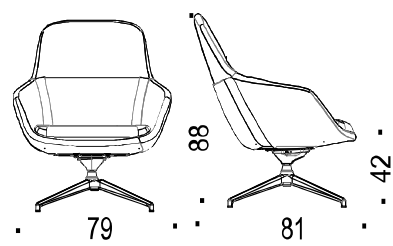

Modeller / Models:

Art. 32L