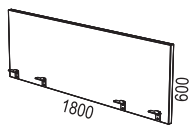

Desk screens