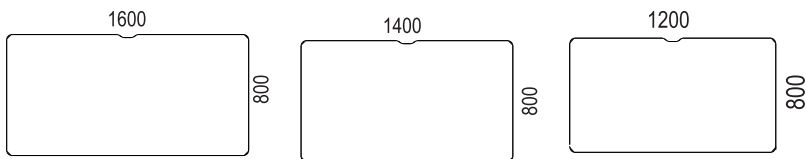

ARBETSBORD / WORK DESKS >

SIGLO

DESIGN Henrik Schulz

Desks within size 1800x900 mm

Work desks withing size 1600x800 mm

VX11 slaglängd/range 65 cm

Sliding desks

Desk sizes sliding desk:
1800x800 mm
1600x800 mm
1400x800 mm