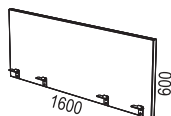

Desk screens