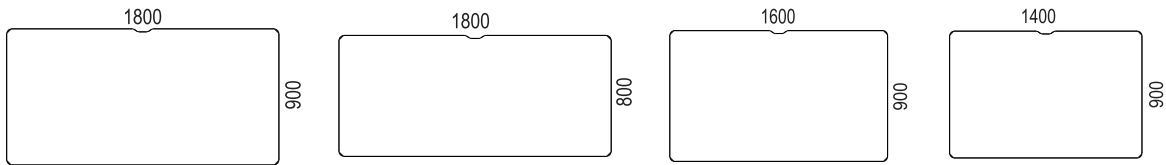

ARBETSBORD / WORK DESKS >

SIGLO

DESIGN Henrik Schulz

Desks within size 1800x900 mm

Work desks withing size 1600x800 mm

VX11 slaglängd/range 65 cm

Sliding desks

Desk sizes sliding desk:
1800x800 mm
1600x800 mm
1400x800 mm