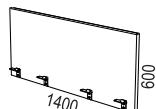

Desk screens