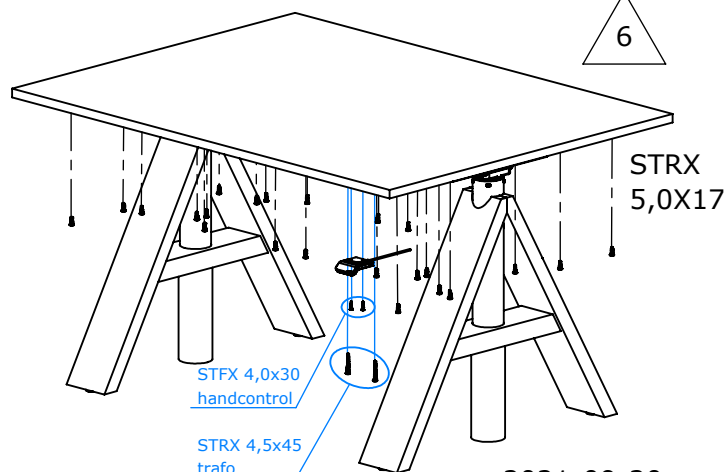

SF70-25 M8x16

Adjustable feet 6pcs

STFX 4,0x30 2pcs

STRX 4,5x45 2pcs

SF70-25M8x16

F6S M6x12

MC6S M6x25

F6S M6x12

F6S M8x16

F6S M6x12

STRX 5,0x17

STFX 4,0x30
handcontrol

STRX 4,5x45
trafo

2021-09-20