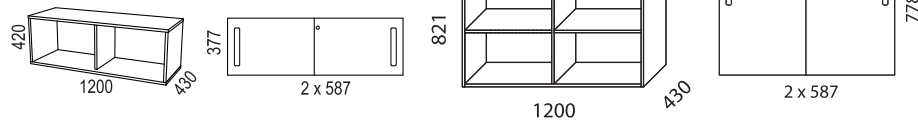

Bredd / width 1600 mm: