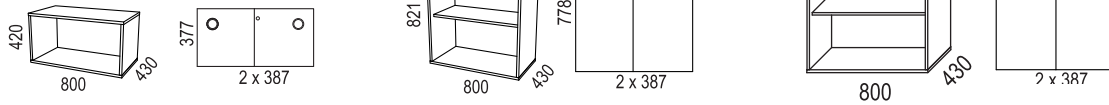

For information regarding Siglo Personal storage, see Horreds Personal Storage.

For dimensions see Product sheets.

Siglo is eco-labeled with Svanen and also labeled with Möbelfakta.

www.horreds.

FÖRVARING / STORAGE > SIGLO

SIGLO WITH SLIDING DOORS:

Bredd / width 800 mm:

Bredd / width 1200 mm:

Bredd / width 1600 mm:

Socklar / plinths:

Tillbehör / Accessories:

FÖRVARING / STORAGE > SIGLO

SIGLO SIDOFÖRVARING / SIDE STORAGE: