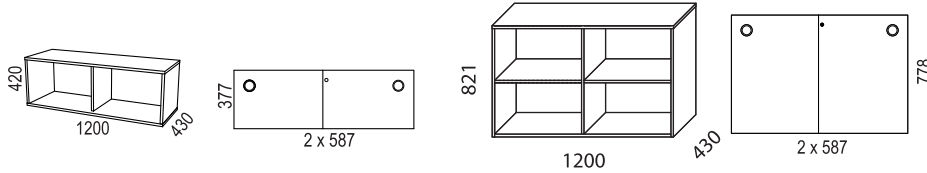

For information regarding Siglo Personal storage, see Horreds Personal Storage.

For dimensions see Product sheets.

Siglo is eco-labeled with Svanen and also labeled with Möbelfakta.

www.horreds.

FÖRVARING / STORAGE > SIGLO

SIGLO WITH SLIDING DOORS:

Bredd / width 800 mm:

Bredd / width 1200 mm:

Bredd / width 1600 mm:

Socklar / plinths:

Tillbehör / Accessories:

FÖRVARING / STORAGE > SIGLO

SIGLO SIDOFÖRVARING / SIDE STORAGE: