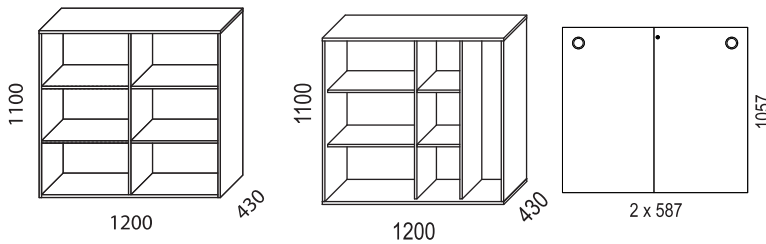

For information regarding Siglo Personal storage, see Horreds Personal Storage.

For dimensions see Product sheets.

Siglo is eco-labeled with Svanen and also labeled with Möbelfakta.

www.horreds.

FÖRVARING / STORAGE > SIGLO

SIGLO WITH SLIDING DOORS:

Bredd / width 800 mm:

Bredd / width 1200 mm:

Bredd / width 1600 mm:

Socklar / plinths:

Tillbehör / Accessories:

FÖRVARING / STORAGE > SIGLO

SIGLO SIDOFÖRVARING / SIDE STORAGE: