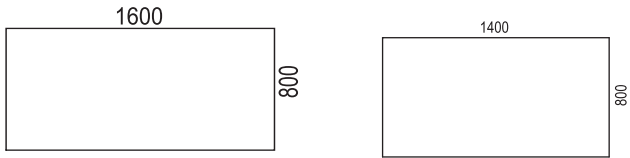

Bord inom måtten 1600x800 / Desks within size 1600x800