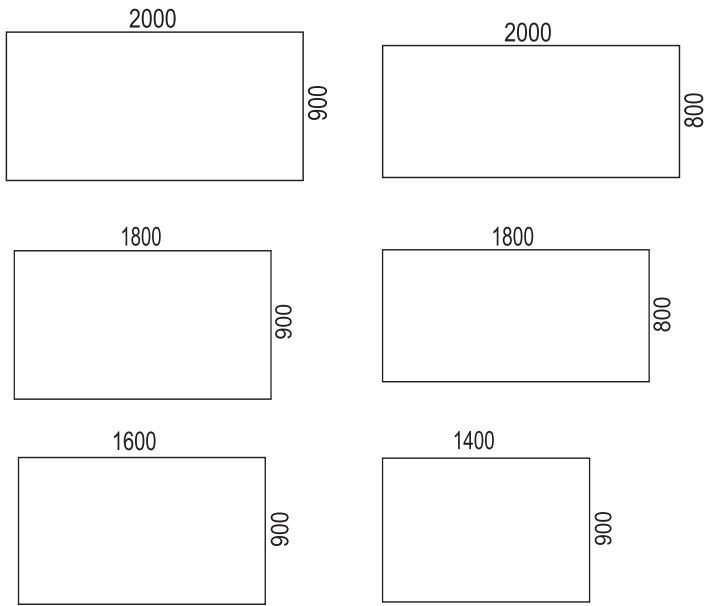

Bord inom måtten 2000x900 / Desks within size 2000x900