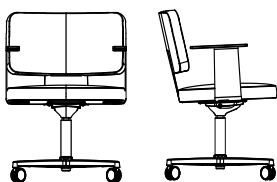

Bases in different models in white (RAL9016) and black (RAL9005):

- 5-winged aluminum frame with wheels. Adjustable height. Seat height 44-54 cm.
Height of low back 82-92 cm/ Height of high back 104-114 cm.
Outside width of chair including armrest 60 cm / excluding armrest 59 cm.
Width of chair base 67 cm.
Height armrest 65-75 cm. Depth 65 cm.
- 4-winged aluminum frame with castors. Fixed seat height 46 cm.
Height of low back 84 cm / Height of high back 106 cm. Width including armrest 60 cm / excluding armrest 59 cm.
Height armrest 67 cm. Depth 65 cm.
- 4-winged aluminum frame without castors. Fixed seat height 46 cm.
Height of low back 84 cm / Height of high back 106 cm. Width including armrest 60 cm / excluding armrest 59 cm.
Height armrest 67 cm. Depth 65 cm.
- Lounge model with foot plate and autoreturn. Seath height 41 cm.
Height of low back 79 cm / Height of high back 101 cm. Width incl. armrest 60 cm / excl. armrest 59 cm.
Height armrest 67 cm. Depth 59 cm.

Fabrics: see Price groups fabrics.

Glove is labeled with Möbelfakta.

Modeller / Models (for measurements see previous page):

Art 11M (låg rygg / low back):
5-vingat aluminiumstativ med hjul och vipp, justerbar höjd 44-49 cm
5-wing aluminium base, with castors and tilt, adjustable height 44-49 cm

Art 11H (hög rygg / high back):
5-vingat aluminiumstativ med hjul och vipp, justerbar höjd 44-49 cm
5-wing aluminium base, with castors and tilt, adjustable height 44-49 cm

Art 20M (låg rygg / low back):
4-vingat aluminiumstativ med hjul och vipp, fast höjd.
4-wing aluminium base, with castors and tilt, fixed height.