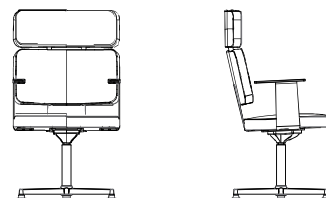

Bases in different models in white (RAL9016) and black (RAL9005):

- 5-winged aluminum frame with wheels. Adjustable height. Seat height 44-54 cm.
Height of low back 82-92 cm/ Height of high back 104-114 cm.
Outside width of chair including armrest 60 cm / excluding armrest 59 cm.
Width of chair base 67 cm.
Height armrest 65-75 cm. Depth 65 cm.
- 4-winged aluminum frame with castors. Fixed seat height 46 cm.
Height of low back 84 cm / Height of high back 106 cm. Width including armrest 60 cm / excluding armrest 59 cm.
Height armrest 67 cm. Depth 65 cm.
- 4-winged aluminum frame without castors. Fixed seat height 46 cm.
Height of low back 84 cm / Height of high back 106 cm. Width including armrest 60 cm / excluding armrest 59 cm.
Height armrest 67 cm. Depth 65 cm.
- Lounge model with foot plate and autoreturn. Seath height 41 cm.
Height of low back 79 cm / Height of high back 101 cm. Width incl. armrest 60 cm / excl. armrest 59 cm.
Height armrest 67 cm. Depth 59 cm.

Art 11H (hög rygg / high back):
5-vingat aluminiumstativ med hjul och vipp, justerbar höjd 44-49 cm
5-wing aluminium base, with castors and tilt, adjustable height 44-49 cm

Art 20M (låg rygg / low back):
4-vingat aluminiumstativ med hjul och vipp, fast höjd.
4-wing aluminium base, with castors and tilt, fixed height.

Art 20H (hög rygg / high back):
4-vingat aluminiumstativ med hjul och vipp, fast höjd.
4-wing aluminium base, with castors and tilt, fixed height.

Art 21M (låg rygg / low back):
4-vingat aluminiumstativ med fötter och vipp, fast höjd.
4-wing aluminium base, with feet and tilt, fixed height.