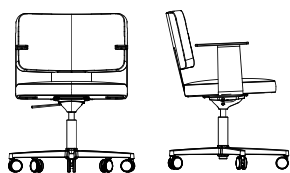

Modeller / Models (for measurements see previous page):

Art 11M (låg rygg / low back):
5-vingat aluminiumstativ med hjul och vipp, justerbar höjd 44-49 cm
5-wing aluminium base, with castors and tilt, adjustable height 44-49 cm