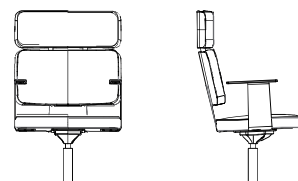

Bases in different models in white (RAL9016) and black (RAL9005):

- 5-winged aluminum frame with wheels. Adjustable height. Seat height 44-54 cm.
Height of low back 82-92 cm/ Height of high back 104-114 cm.
Outside width of chair including armrest 60 cm / excluding armrest 59 cm.
Width of chair base 67 cm.
Height armrest 65-75 cm. Depth 65 cm.
- 4-winged aluminum frame with castors. Fixed seat height 46 cm.
Height of low back 84 cm / Height of high back 106 cm. Width including armrest 60 cm / excluding armrest 59 cm.
Height armrest 67 cm. Depth 65 cm.
- 4-winged aluminum frame without castors. Fixed seat height 46 cm.
Height of low back 84 cm / Height of high back 106 cm. Width including armrest 60 cm / excluding armrest 59 cm.
Height armrest 67 cm. Depth 65 cm.
- Lounge model with foot plate and autoreturn. Seath height 41 cm.
Height of low back 79 cm / Height of high back 101 cm. Width incl. armrest 60 cm / excl. armrest 59 cm.
Height armrest 67 cm. Depth 59 cm.

Art 11H (hög rygg / high back):
5-vingat aluminiumstativ med hjul och vipp, justerbar höjd 44-49 cm
5-wing aluminium base, with castors and tilt, adjustable height 44-49 cm

Art 20M (låg rygg / low back):
4-vingat aluminiumstativ med hjul och vipp, fast höjd.
4-wing aluminium base, with castors and tilt, fixed height.

Art 20H (hög rygg / high back):
4-vingat aluminiumstativ med hjul och vipp, fast höjd.
4-wing aluminium base, with castors and tilt, fixed height.

Art 21M (låg rygg / low back):
4-vingat aluminiumstativ med fötter och vipp, fast höjd.
4-wing aluminium base, with feet and tilt, fixed height.

Art 21H (hög rygg / high back):
4-vingat aluminiumstativ med fötter och vipp, fast höjd.
4-wing aluminium base, with feet and tilt, fixed height.

Art 30M (låg rygg / low back):
Loungestol med fotplatta, vipp och autoretur.
Lounge chair with foot plate, tilt and autoreturn.