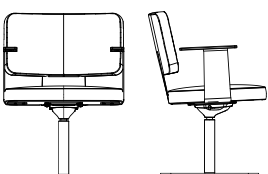

Art 30M (låg rygg / low back):
Loungestol med fotplatta, vipp och autoretur.
Lounge chair with foot plate, tilt and autoreturn.