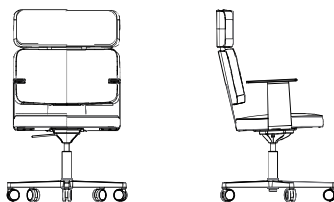

Bases in different models in white (RAL9016) and black (RAL9005):

- 5-winged aluminum frame with wheels. Adjustable height. Seat height 44-54 cm.
Height of low back 82-92 cm/ Height of high back 104-114 cm.
Outside width of chair including armrest 60 cm / excluding armrest 59 cm.
Width of chair base 67 cm.
Height armrest 65-75 cm. Depth 65 cm.
- 4-winged aluminum frame with castors. Fixed seat height 46 cm.
Height of low back 84 cm / Height of high back 106 cm. Width including armrest 60 cm / excluding armrest 59 cm.
Height armrest 67 cm. Depth 65 cm.
- 4-winged aluminum frame without castors. Fixed seat height 46 cm.
Height of low back 84 cm / Height of high back 106 cm. Width including armrest 60 cm / excluding armrest 59 cm.
Height armrest 67 cm. Depth 65 cm.
- Lounge model with foot plate and autoreturn. Seath height 41 cm.
Height of low back 79 cm / Height of high back 101 cm. Width incl. armrest 60 cm / excl. armrest 59 cm.
Height armrest 67 cm. Depth 59 cm.

Fabrics: see Price groups fabrics.

Glove is labeled with Möbelfakta.

Modeller / Models (for measurements see previous page):

Art 11M (låg rygg / low back):
5-vingat aluminiumstativ med hjul och vipp, justerbar höjd 44-49 cm
5-wing aluminium base, with castors and tilt, adjustable height 44-49 cm