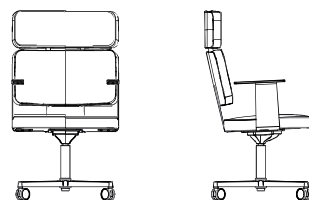

Bases in different models in white (RAL9016) and black (RAL9005):

- 5-winged aluminum frame with wheels. Adjustable height. Seat height 44-54 cm.
Height of low back 82-92 cm/ Height of high back 104-114 cm.
Outside width of chair including armrest 60 cm / excluding armrest 59 cm.
Width of chair base 67 cm.
Height armrest 65-75 cm. Depth 65 cm.
- 4-winged aluminum frame with castors. Fixed seat height 46 cm.
Height of low back 84 cm / Height of high back 106 cm. Width including armrest 60 cm / excluding armrest 59 cm.
Height armrest 67 cm. Depth 65 cm.
- 4-winged aluminum frame without castors. Fixed seat height 46 cm.
Height of low back 84 cm / Height of high back 106 cm. Width including armrest 60 cm / excluding armrest 59 cm.
Height armrest 67 cm. Depth 65 cm.
- Lounge model with foot plate and autoreturn. Seath height 41 cm.
Height of low back 79 cm / Height of high back 101 cm. Width incl. armrest 60 cm / excl. armrest 59 cm.
Height armrest 67 cm. Depth 59 cm.

Fabrics: see Price groups fabrics.

Glove is labeled with Möbelfakta.

Modeller / Models (for measurements see previous page):

Art 11M (låg rygg / low back):
5-vingat aluminiumstativ med hjul och vipp, justerbar höjd 44-49 cm
5-wing aluminium base, with castors and tilt, adjustable height 44-49 cm

Art 11H (hög rygg / high back):
5-vingat aluminiumstativ med hjul och vipp, justerbar höjd 44-49 cm
5-wing aluminium base, with castors and tilt, adjustable height 44-49 cm

Art 20M (låg rygg / low back):
4-vingat aluminiumstativ med hjul och vipp, fast höjd.
4-wing aluminium base, with castors and tilt, fixed height.