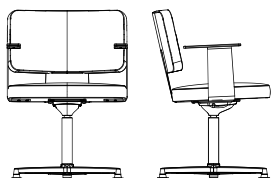

Art 21M (låg rygg / low back):
4-vingat aluminiumstativ med fötter och vipp, fast höjd.
4-wing aluminium base, with feet and tilt, fixed height.