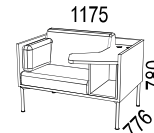

200H: Höger / Right

Art 200V/H - Mute Focus Low

Fanerad utsida. Inkl. 1 x el, 1 x dubbel USB-laddare, svarta metallben. Levereras monterad, endast bordsskivan behöver eftermonteras.

Veneered outside. Incl- 1 x power, 1 x double USB-charger, black metallic legs. Delivered assembled, only the table top needs to be assembled.