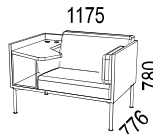

Information

With veneered outside:

- Mute Focus: width 1200 mm, depth 776 mm, height 1480 mm incl wooden plinth.
- Mute Focus Low: width 1175 mm, depth 776 mm, height 760 mm incl black metal legs.

Fully upholstered:

- Mute Focus without roof: width 1220 mm, depth 790 mm, height 1300 mm incl black metal legs.
- Mute Focus low: width 1220 mm, depth 790 mm, height 770 mm incl black metal legs.

Mute Focus and Mute Focus Low are delivered mounted, only the table top needs to be assembled. The seating height is 46 cm. Max weight on table top: 50 kg. Mute Focus Easy chair also has seating height 46 cm and is delivered assembled.

300V: Vänster / Left

300H: Höger / Right

Art 300V/H - Mute Focus

Helklädd. Inkl. 1 x el, 1 x dubbel USB-laddare, svarta metallben. Levereras monterad, endast bordsskivan behöver eftermonteras.

Fully upholstered. Incl- 1 x power, 1 x double USB-charger, black metallic legs. Delivered assembled, only the table top needs to be assembled.