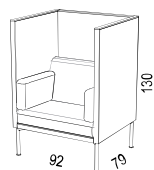

Art 500 Mute Focus Easy chair

Helklädd. Levereras monterad.

Fully upholstered. Delivered assembled