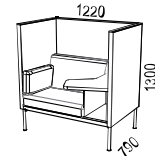

300H: Höger / Right

Art 300V/H - Mute Focus

Helklädd. Inkl. 1 x el, 1 x dubbel USB-laddare, svarta metallben. Levereras monterad, endast bordsskivan behöver eftermonteras.

Fully upholstered. Incl- 1 x power, 1 x double USB-charger, black metallic legs. Delivered assembled, only the table top needs to be assembled.