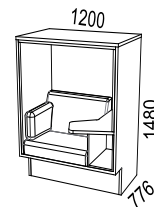

100H: Höger / Right

Art. 100V/H - Mute Focus

Fanerad utsida. Inkl 1 x el, 1 x dubbel USB-laddare, ledbelysning. Levereras monterad, endast bordsskivan behöver eftermonteras.

Veneered outside. Incl. 1 x power, 1 x double USB charger, led lightning. Delivered assembled, only the table top needs to be assembled.