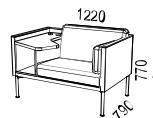

- Mute Focus without roof: width 1220 mm, depth 790 mm, height 1300 mm incl black metal legs.
- Mute Focus low: width 1220 mm, depth 790 mm, height 770 mm incl black metal legs.

Mute Focus and Mute Focus Low are delivered mounted, only the table top needs to be assembled. The seating height is 46 cm. Max weight on table top: 50 kg. Mute Focus Easy chair also has seating height 46 cm and is delivered assembled.

200V: Vänster / Left

200H: Höger / Right

Art 200V/H - Mute Focus Low

Fanerad utsida. Inkl. 1 x el, 1 x dubbel USB-laddare, svarta metallben. Levereras monterad, endast bordsskivan behöver eftermonteras.

Veneered outside. Incl- 1 x power, 1 x double USB-charger, black metallic legs. Delivered assembled, only the table top needs to be assembled.