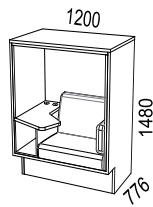

100V: Vänster / Left