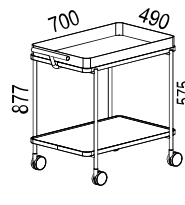

ART NR X8383-3

TILLBEHÖR / ACCESSORIES