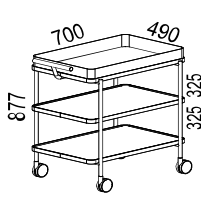

ART NR X8383-4