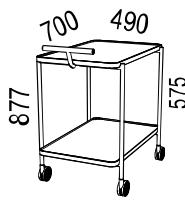

ART NR 08383-1