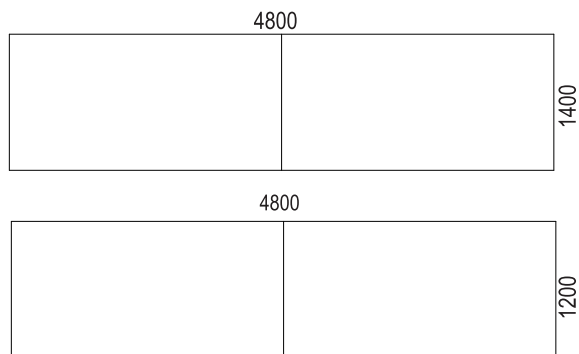

**2-delade rektangulära bordsskivor, för 2 st konor /
2-piece rectangular table tops, for 2 cones**

**Stativ i 2 höjder; 720 och 900 mm. Med eller utan servicelucka /
Stand in 2 heights; 730 and 900 mm. With service hatch**

**Rund kabellucka ø 260 mm inkl runt kabedike med 3 st eluttag /
Round cable lid ø 260 mm incl round cable tray with 3 x power**