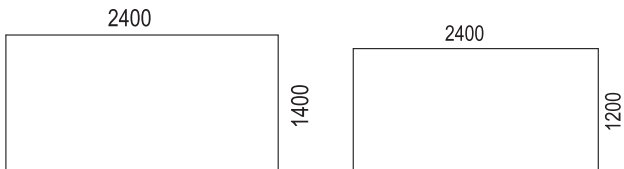

**Rektangulära bordsskivor, för 2 st konor /
Rectangular table tops, for 2 cones**