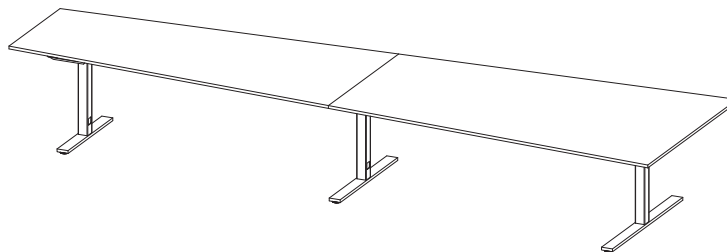

VX Conference is eco-labeled with Svanen and with Möbel-fakta.

**BOAT-SHAPED:**

Meeting table within size 2400x1200 mm  
 Sizes:  
 Length 2000-2400 mm  
 Width 1200/800 mm

2-piece meeting tables within size 4800x1200 mm

Sizes:  
 Length 3600-4800 mm  
 Width 1200/800 mm

**V-SHAPED:**

Meeting table within size 2400x1400 mm  
 Sizes:  
 Length 2000-2400 mm  
 Width 1400/1000 mm and 1400/800

2-piece meeting tables within size 4800x1400 mm

Sizes:  
 Length 2500-4800 mm  
 Width 1400/1000 and 1400/800 mm

**ACCESSORIES:**

Cable lid  
 Art nr 04967/980

Cable tray conference  
 Art nr 04381

HUB (metal)  
 Art nr 04084

HUB (linoleum)  
 Art nr 08350