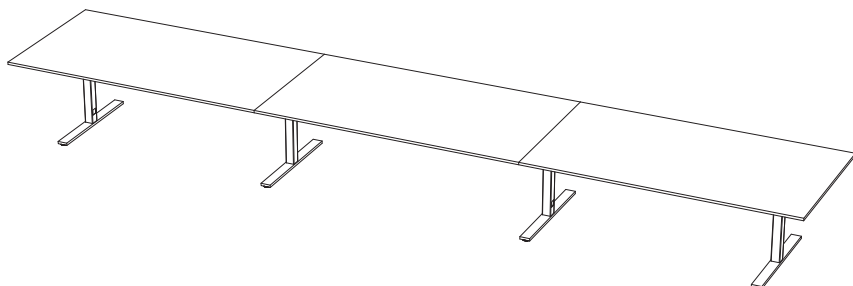

## RECTANGULAR:

Meeting table within size 2000x900 mm

Sizes:  
Lenght 1800-2000 mm  
Width 900 mm

Meeting table within size 2400x1400 mm

Sizes:  
Lenght 2000-2400 mm  
Width 900-1400 mm

2-piece meeting tables within size 4800x1400 mm

Sizes:  
Lenght 2500-4800 mm  
Width 900-1400 mm

3-piece Meeting tables within size 7200x1400 mm

Sizes:  
Lenght 5000-7200 mm  
Width 900-1400 mm