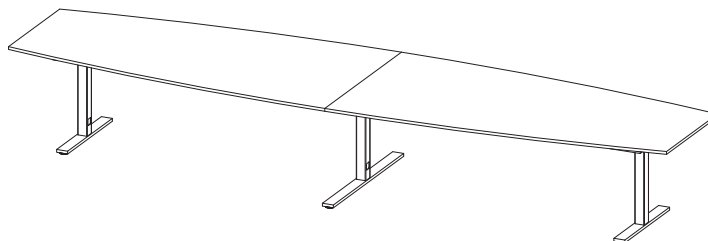

VX Conference is eco-labeled with Svanen and with Möbel-fakta.

**BOAT-SHAPED:**

Meeting table within size 2400x1200 mm  
 Sizes:  
 Length 2000-2400 mm  
 Width 1200/800 mm

2-piece meeting tables within size 4800x1200 mm

Sizes:  
 Length 3600-4800 mm  
 Width 1200/800 mm

**V-SHAPED:**

Meeting table within size 2400x1400 mm  
 Sizes:  
 Length 2000-2400 mm  
 Width 1400/1000 mm and 1400/800

2-piece meeting tables within size 4800x1400 mm