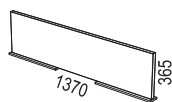

Freestanding screen
Art nr 04361