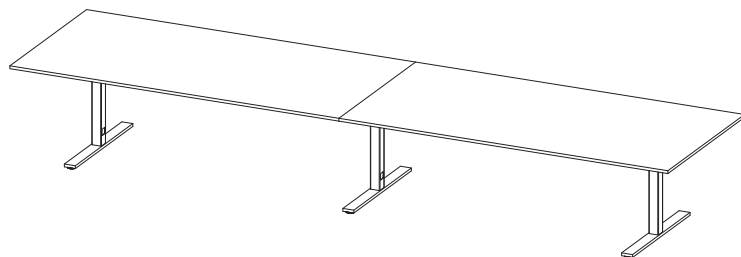

## RECTANGULAR:

Meeting table within size 2000x900 mm

Sizes:  
Lenght 1800-2000 mm  
Width 900 mm

Meeting table within size 2400x1400 mm

Sizes:  
Lenght 2000-2400 mm  
Width 900-1400 mm

2-piece meeting tables within size 4800x1400 mm

Sizes:  
Lenght 2500-4800 mm  
Width 900-1400 mm

3-piece Meeting tables within size 7200x1400 mm

Sizes:  
Lenght 5000-7200 mm  
Width 900-1400 mm