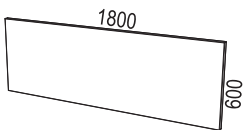

#### Optional:

- Milled hand control
- Solid foot
- VX desk screen

Henry is ecolabelled with Möbelfakta and Nordic Ecolabel.

**Desks within size 2000x900**

2000x900 mm = Henry 8403  
 2000x800 mm = Henry 8404  
 1800x900 mm = Henry 8405  
 1800x800 mm = Henry 8401  
 1600x900 mm = Henry 8408

**Desks within size 1600x800**

1600x800 mm = Henry 8402  
 1400x800 mm = Henry 8419  
 1200x800 mm = Henry 8523  
 1600x700 mm = Henry 8542  
 1400x700 mm = Henry 8421  
 1200x700 mm = Henry 8594

**Desks within size 1200x600**

1200x600 mm = Henry 8513  
 1000x600 mm = Henry 8567

**Stativ / Stands**

VX11

VX8

VX10 fixed height

**Bordsskärmar / Desk screens**

Art 81800-x

Art 81600-x