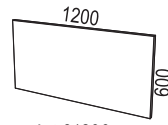

Art 81200-x