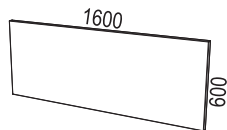

#### Optional:

- Milled hand control
- Solid foot
- VX desk screen

Henry is ecolabelled with Möbelfakta and Nordic Ecolabel.

**Desks within size 2000x900**

2000x900 mm = Henry 8403  
 2000x800 mm = Henry 8404  
 1800x900 mm = Henry 8405  
 1800x800 mm = Henry 8401  
 1600x900 mm = Henry 8408

**Desks within size 1600x800**

1600x800 mm = Henry 8402  
 1400x800 mm = Henry 8419  
 1200x800 mm = Henry 8523  
 1600x700 mm = Henry 8542  
 1400x700 mm = Henry 8421  
 1200x700 mm = Henry 8594

**Desks within size 1200x600**

1200x600 mm = Henry 8513  
 1000x600 mm = Henry 8567

**Stativ / Stands**

VX11

VX8

VX10 fixed height

**Bordsskärmar / Desk screens**

Art 81800-x

Art 81600-x