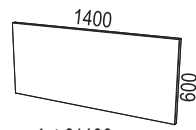

#### Optional:

- Milled hand control
- Solid foot
- VX desk screen

Henry is ecolabelled with Möbelfakta and Nordic Ecolabel.

**Desks within size 2000x900**

2000x900 mm = Henry 8403  
 2000x800 mm = Henry 8404  
 1800x900 mm = Henry 8405  
 1800x800 mm = Henry 8401  
 1600x900 mm = Henry 8408

**Desks within size 1600x800**

1600x800 mm = Henry 8402  
 1400x800 mm = Henry 8419  
 1200x800 mm = Henry 8523  
 1600x700 mm = Henry 8542  
 1400x700 mm = Henry 8421  
 1200x700 mm = Henry 8594

**Desks within size 1200x600**

1200x600 mm = Henry 8513  
 1000x600 mm = Henry 8567

**Stativ / Stands**

VX11

VX8

VX10 fixed height

**Bordsskärmar / Desk screens**

Art 81800-x

Art 81600-x