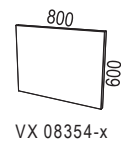

Optional:

- Milled hand control
- Bevelled edge

VX desk screen fits Siglo.

Siglo is ecolabelled with Möbelfakta and the Nordic Ecolabel.

Desks within size 1800x900

1800x900 mm = Siglo 03436
 1800x800 mm = Siglo 03435
 1600x900 mm = Siglo 03438
 1400x900 mm = Siglo 03462

Desks within size 1600x800

1600x800 mm = Siglo 03115
 1400x800 mm = Siglo 03461
 1200x800 mm = Siglo 03950

Stativ / Stand

VX11

Skjutbar skiva / sliding desk

1800x800 mm = Siglo 03615
 1600x800 mm = Siglo 03614
 1400x800 mm = Siglo 03613

Bordsskärmar / Desk screens

VX 81800-x

VX 81600-x

VX 81400-x

VX 81200-x

VX 08354-x

Kabeldiken / Cable trays

1100