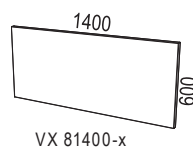

Desks within size 1800x900

1800x900 mm = Siglo 03436
1800x800 mm = Siglo 03435
1600x900 mm = Siglo 03438
1400x900 mm = Siglo 03462

Desks within size 1600x800

1600x800 mm = Siglo 03115
1400x800 mm = Siglo 03461
1200x800 mm = Siglo 03950

Stativ / Stand

Skjutbar skiva / sliding desk

1800x800 mm = Siglo 03615
1600x800 mm = Siglo 03614
1400x800 mm = Siglo 03613

Bordsskärmar / Desk screens

VX 81400-x

Kabeldiken / Cable trays