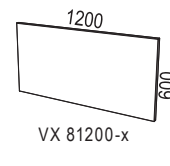

Optional:

- Milled hand control
- Bevelled edge

VX desk screen fits Siglo.

Siglo is ecolabelled with Möbelfakta and the Nordic Ecolabel.

Desks within size 1800x900

1800x900 mm = Siglo 03436
 1800x800 mm = Siglo 03435
 1600x900 mm = Siglo 03438
 1400x900 mm = Siglo 03462

Desks within size 1600x800

1600x800 mm = Siglo 03115
 1400x800 mm = Siglo 03461
 1200x800 mm = Siglo 03950

Stativ / Stand

VX11

Skjutbar skiva / sliding desk

1800x800 mm = Siglo 03615
 1600x800 mm = Siglo 03614
 1400x800 mm = Siglo 03613

Bordsskärmar / Desk screens

VX 81800-x

VX 81600-x

VX 81400-x

VX 81200-x

VX 08354-x

Kabeldiken / Cable trays

1100