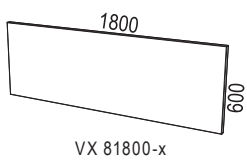

Bordsskärmar / Desk screens

VX 81800-x