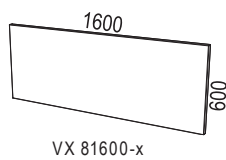

Desks within size 1800x900

1800x900 mm = Siglo 03436
1800x800 mm = Siglo 03435
1600x900 mm = Siglo 03438
1400x900 mm = Siglo 03462

Desks within size 1600x800

1600x800 mm = Siglo 03115
1400x800 mm = Siglo 03461
1200x800 mm = Siglo 03950

Stativ / Stand

Skjutbar skiva / sliding desk

1800x800 mm = Siglo 03615
1600x800 mm = Siglo 03614
1400x800 mm = Siglo 03613

Bordsskärmar / Desk screens

VX 81600-x

Kabeldiken / Cable trays