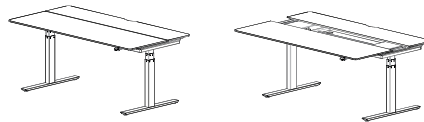

Optional:

- Milled hand control
- Bevelled edge

VX desk screen fits Siglo.

Siglo is ecolabelled with Möbelfakta and the Nordic Ecolabel.

Desks within size 1800x900

1800x900 mm = Siglo 03436
 1800x800 mm = Siglo 03435
 1600x900 mm = Siglo 03438
 1400x900 mm = Siglo 03462

Desks within size 1600x800

1600x800 mm = Siglo 03115
 1400x800 mm = Siglo 03461
 1200x800 mm = Siglo 03950

Stativ / Stand

VX11

Skjutbar skiva / sliding desk

1800x800 mm = Siglo 03615
 1600x800 mm = Siglo 03614
 1400x800 mm = Siglo 03613