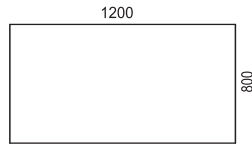

Desks within size 2000x900

Desks within size 1600x800

VX 7023

Desks within size 1200x600

Stativ / Stands

Bordsskärmar / Desk screens

Kabeldiken / Cable trays