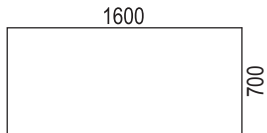

Desks within size 2000x900

Desks within size 1600x800

VX 7063

Desks within size 1200x600

Stativ / Stands

Bordsskärmar / Desk screens

Kabeldiken / Cable trays