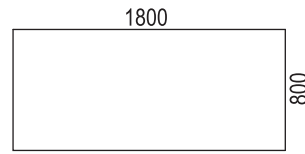

- VX10 fixed table height 73 cm
Colours: white RAL9016, black RAL9005 & silver RAL9006.

Optional:

- Milled hand control
- Bevelled edge with edging strip
- Solid foot
- VX desk screen

VX is ecolabelled with Möbelfakta and the Nordic Ecolabel.

Desks within size 2000x900

VX 7037

VX 7036

VX 7035

VX 7027

VX 7026

Desks within size 1600x800

VX 7025