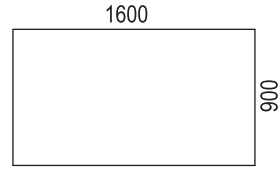

- Forbo desktop: Ash, Burgundy, Charcoal, Mauve, Conifer, Pebble, Mushroom, Vapour, Smokey Blue and Olive.

Stands:

- VX11 table height 61-126 cm.
Colours: white RAL9016, black RAL9005 & silver RAL9006.

- VX8 table height 61-126 cm
Colours: white RAL9016 and black RAL9005.

- VX10 fixed table height 73 cm
Colours: white RAL9016, black RAL9005 & silver RAL9006.

Optional:

- Milled hand control
- Bevelled edge with edging strip
- Solid foot
- VX desk screen

VX is ecolabelled with Möbelfakta and the Nordic Ecolabel.

Desks within size 2000x900

VX 7037

VX 7036

VX 7035

VX 7027

VX 7026

Desks within size 1600x800

VX 7025