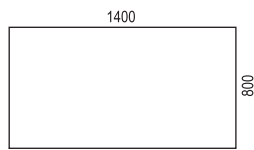

- VX10 fixed table height 73 cm
Colours: white RAL9016, black RAL9005 & silver RAL9006.

Optional:

- Milled hand control
- Bevelled edge with edging strip
- Solid foot
- VX desk screen

VX is ecolabelled with Möbelfakta and the Nordic Ecolabel.

Desks within size 2000x900

VX 7037

VX 7036

VX 7035

VX 7027

VX 7026

Desks within size 1600x800

VX 7025