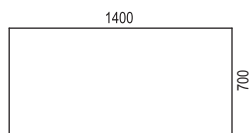

Desks within size 2000x900

Desks within size 1600x800

VX 7109

Desks within size 1200x600

Stativ / Stands

Bordsskärmar / Desk screens

Kabeldiken / Cable trays