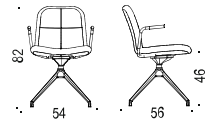

MODELS WITH ALUMINUM STAND:

ART NR Q33

MODELS WITH 4-LEGGED STEEL STAND:

MODEL WITH WOODEN LEGS: