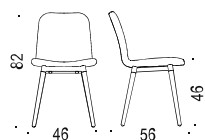

Options for 4-wing stand:

- - Height adjustable 42-52 cm.
- - Interval braked castor.

Cuba is labelled with Möbelfakta.

MODELS WITH ALUMINUM STAND:

ART NR 30

ART NR Q30

ART NR 31

ART NR Q31

ART NR 32

ART NR Q32

ART NR 33

ART NR Q33

MODELS WITH 4-LEGGED STEEL STAND:

ART NR 20

ART NR Q20

MODEL WITH WOODEN LEGS: