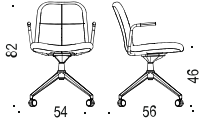

Options for 4-wing stand:

- - Height adjustable 42-52 cm.
- - Interval braked castor.

Cuba is labelled with Möbelfakta.

MODELS WITH ALUMINUM STAND:

ART NR 30

ART NR Q30

ART NR 31

ART NR Q31