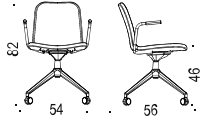

Options for 4-wing stand:

- - Height adjustable 42-52 cm.
- - Interval braked castor.

Cuba is labelled with Möbelfakta.

MODELS WITH ALUMINUM STAND:

ART NR 30

ART NR Q30

ART NR 31

ART NR Q31