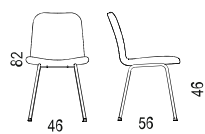

Options for 4-wing stand:

- - Height adjustable 42-52 cm.
- - Interval braked castor.

Cuba is labelled with Möbelfakta.

MODELS WITH ALUMINUM STAND:

ART NR 30

ART NR Q30

ART NR 31

ART NR Q31

ART NR 32

ART NR Q32

ART NR 33

ART NR Q33

MODELS WITH 4-LEGGED STEEL STAND:

ART NR 20

ART NR Q20

MODEL WITH WOODEN LEGS: