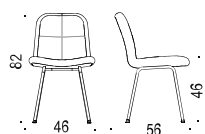

Options for 4-wing stand:

- - Height adjustable 42-52 cm.
- - Interval braked castor.

Cuba is labelled with Möbelfakta.

MODELS WITH ALUMINUM STAND:

ART NR 30

ART NR Q30

ART NR 31

ART NR Q31

ART NR 32

ART NR Q32

ART NR 33

ART NR Q33

MODELS WITH 4-LEGGED STEEL STAND:

ART NR 20

ART NR Q20

MODEL WITH WOODEN LEGS: