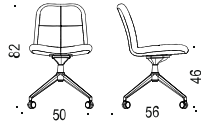

Options for 4-wing stand:

- - Height adjustable 42-52 cm.
- - Interval braked castor.

Cuba is labelled with Möbelfakta.

MODELS WITH ALUMINUM STAND:

ART NR 30

ART NR Q30

ART NR 31

ART NR Q31