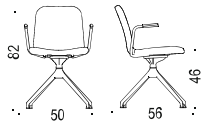

MODELS WITH ALUMINUM STAND:

ART NR 33

MODELS WITH 4-LEGGED STEEL STAND:

MODEL WITH WOODEN LEGS: