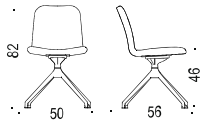

Options for 4-wing stand:

- - Height adjustable 42-52 cm.
- - Interval braked castor.

Cuba is labelled with Möbelfakta.

MODELS WITH ALUMINUM STAND:

ART NR 30

ART NR Q30

ART NR 31

ART NR Q31