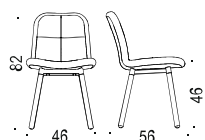

MODELS WITH ALUMINUM STAND:

MODELS WITH 4-LEGGED STEEL STAND:

MODEL WITH WOODEN LEGS:

ART NR 1537