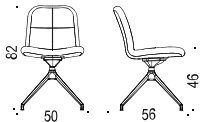

MODELS WITH ALUMINUM STAND:

ART NR Q32

MODELS WITH 4-LEGGED STEEL STAND:

MODEL WITH WOODEN LEGS: