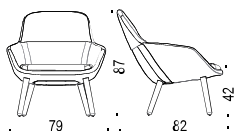

MODELS:

ART NR 10L