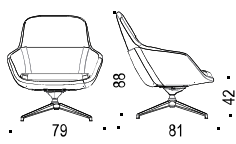

GLOVE LOUNGE

DESIGN Fredrik Mattson

Helklädd loungefåtölj med hög rygg och armstöd.

Stomme av formgjutet kallskum med metallram.

- Helklädd loungefåtölj med sittdyna, dynan fixerad med kardborre.
- Stomme av formgjutet kallskum (HR) med metallram.
- Sitthöjd 42 cm.
- 4-vingat aluminiumstativ i svart pulverlack eller polerad aluminium. Andra färger mot offert.
- Metallförstärkta träben i ek / ask. Klarlack alternativt bets.
- Optioner: Träben i sitthöjd 46 cm. CMHR-skum.

Material

- Trästativ: ek (natur/vitpigmenterat/svartbetsat alternativt ask (natur/vitpigmenterat/mörkbetsat).
- Metallstativ: svart pulverlack (RAL 9005) alternativt polerad aluminium.
- Tyger: se Downloads - Prisgrupper tyg.

Glove Lounge är märkt med Svanen och Möbelfakta.

Fully upholstered lounge chair with high back and armrests.

Frame of molded cold foam with metal frame.

- Fully upholstered lounge chair, the cushion is fixed with Velcro tape.
- Molded cold foam (HR) with metal frame.
- Seating height 42 cm.
- 4-wing aluminum stand in black powder coating or polished aluminum. Other colours for quotation.
- Metal-reinforced wooden legs in oak. clear lacquer or stain.
- Options: Wooden legs in seating height 46 cm. CMHR foam.

Material:

- Wooden legs: oak (nature/white pigmented/black stained) alternatively ash (nature/white pigmented/dark stained)
- 4-wing stand: Black powder coating (RAL 9005) alternatively polished aluminum.
- Fabrics: see Downloads - Price groups fabrics

Glove Lounge is labelled with Svanen and Möbelfakta

MODELS:

ART NR 32L