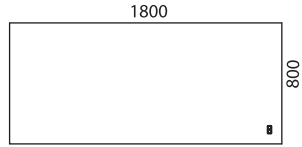

Nomono Duo is ecolabelled with Möbelfakta and Svanen.

Desks within size 2000x900

5306E

5304E

5305E

5303E

5302E

Desks within size 1600x800