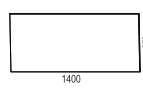

Desks within size 2000x900

Desks within size 1600x800

Electric stand

Desk screens

07117

Accessories