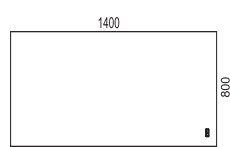

Desks within size 2000x900

Desks within size 1600x800

5312E

Electric stand

Desk screens

Accessories