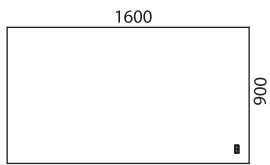

Nomono Duo is ecolabelled with Möbelfakta and Svanen.

Desks within size 2000x900

5306E

5304E

5305E

5303E

5302E

Desks within size 1600x800