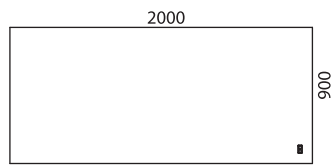

Desks within size 2000x900

5306E