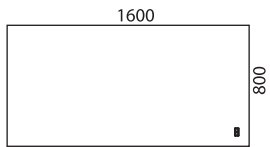

Nomono Duo is ecolabelled with Möbelfakta and Svanen.

Desks within size 2000x900

5306E

5304E

5305E

5303E

5302E

Desks within size 1600x800