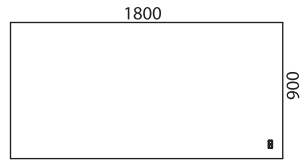

Nomono is made out of 19mm MDF straight matching edges. Corner radius 0.

Desk sizes: 2000×900, 2000×800, 1800×900, 1800×800, 1600×900, 1600×800 and 1400×800 mm.

Milled hand control (touchpad) on the right on the table top.

Cable lid placed on left side and is ordered separately.

Double stand with electrically adjustable table height 60-125 cm.

MATERIAL:

Desk tops:

- Veneer: oak, ash, white pigmented oak, white pigmented ash, black stained ash, dark stained ash, Burgundy stained ash, Conifer stained ash and Smokey Blue stained ash.
- Laminate: white, light gery, medium grey, anthracite and black.
- Forbo desktop: Ash, Burgundy, Charcoal, Mauve, Conifer, Pebble, Mushroom, Vapour, Smokey Blue and Olive.

Nomono Duo is ecolabelled with Möbelfakta and Svanen.

Desks within size 2000x900

5306E

5304E

5305E

5303E

5302E

Desks within size 1600x800