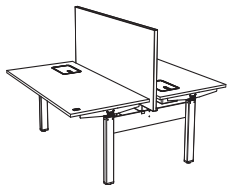

Electric stand