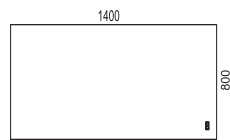

Desks within size 2000x900

Desks within size 1600x800

5312E

Electric T-leg

Desk screens

Accessories