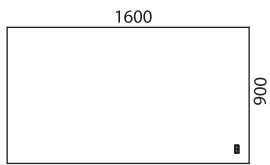

Nomono T is ecolabelled with Möbelfakta and Svanen.

**Desks within size 2000x900**

5306E

5304E

5305E

5303E

5302E

**Desks within size 1600x800**