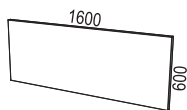

Desks within size 2000x900

Desks within size 1600x800

Electric T-leg

Desk screens

81600

Accessories