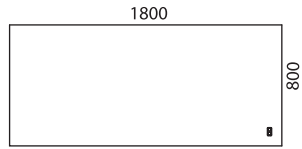

Nomono T is ecolabelled with Möbelfakta and Svanen.

**Desks within size 2000x900**

5306E

5304E

5305E

5303E

5302E

**Desks within size 1600x800**