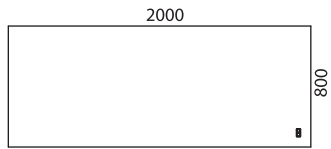

Nomono T is ecolabelled with Möbelfakta and Svanen.

**Desks within size 2000x900**

5306E

5304E

5305E

5303E

5302E

**Desks within size 1600x800**