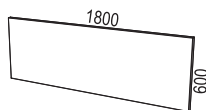

Electric T-leg

Desk screens

81800