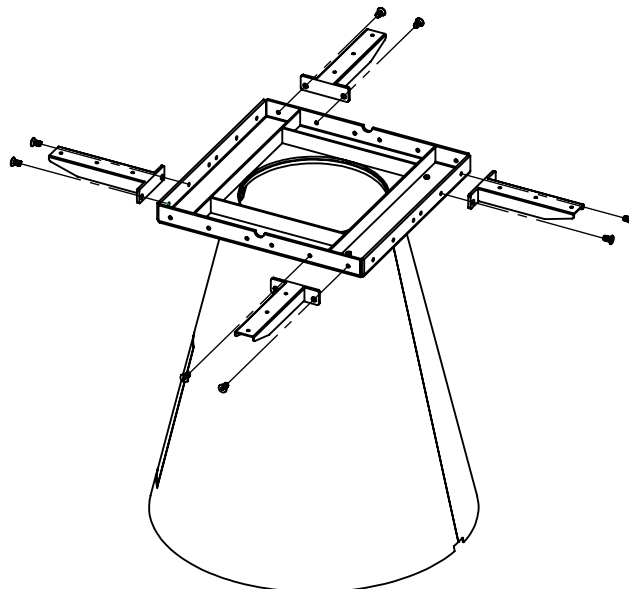

## TIN SINGELKON TILL CIRKELBORD TIN CONFERENCE STAND FOR CIRCULAR TABLE

M438-2

1

4 pcs  
MF6S  
M8x16

2

8 pcs  
MF6S  
M8x16

3

if not cable cover  
go to fig 4

4 pcs  
STRX  
5,0x17

4

12 pcs  
STRX  
5,0x17