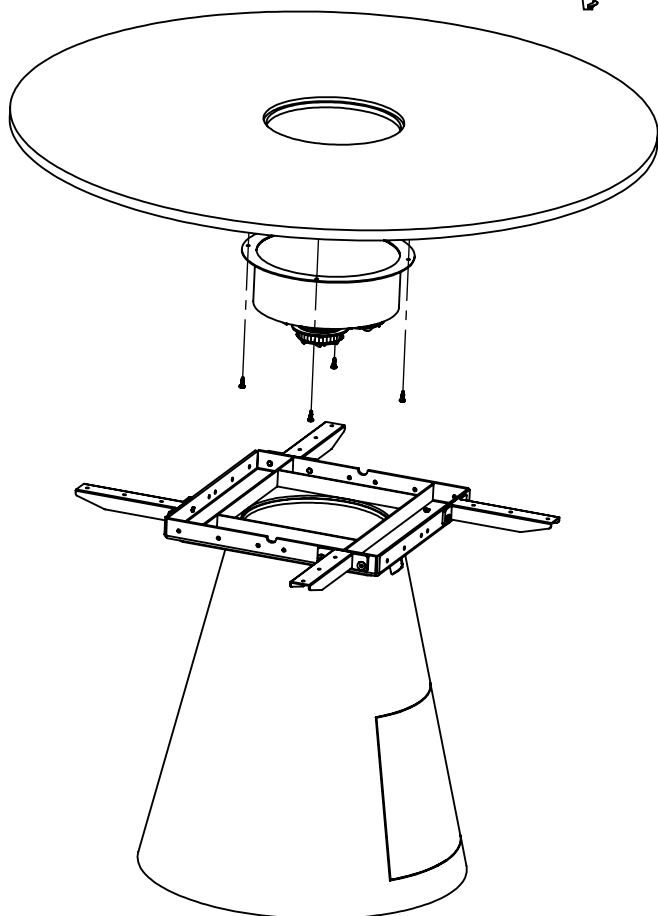

## TIN SINGELKON TILL CIRKELBORD TIN CONFERENCE STAND FOR CIRCULAR TABLE

M438-2

1

4 pcs  
MF6S  
M8x16

2

8 pcs  
MF6S  
M8x16

3

if not cable cover  
go to fig 4

4 pcs  
STRX  
5,0x17

4

12 pcs  
STRX  
5,0x17