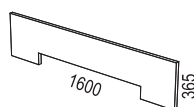

Screen for Hub
Art nr 04359