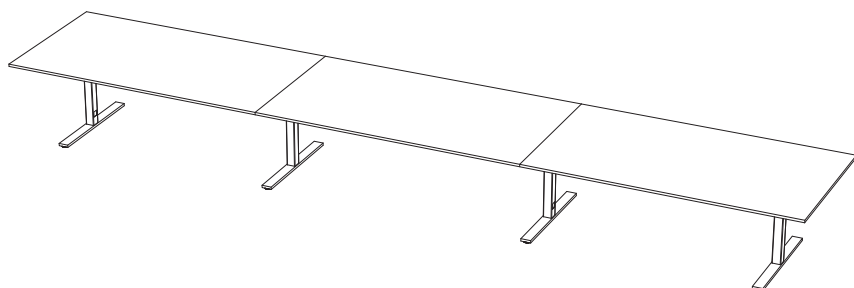

VX Conference is sustainability-labelled with Möbelfakta.

RECTANGULAR:

Meeting table within size 2000x900 mm

Sizes:
Length 1800-2000 mm
Width 900 mm

Meeting table within size 2400x1400 mm

Sizes:
Length 2000-2400 mm
Width 900-1400 mm

2-piece meeting tables within size 4800x1400 mm

Sizes:
Length 2500-4800 mm
Width 900-1400 mm

3-piece Meeting tables within size 7200x1400 mm

Sizes:
Length 5000-7200 mm
Width 900-1400 mm

BOAT-SHAPED:

Meeting table within size 2400x1200 mm
 Sizes:
 Length 2000-2400 mm
 Width 1200/800 mm

2-piece meeting tables within size 4800x1200 mm

Sizes:
 Length 3600-4800 mm
 Width 1200/800 mm

V-SHAPED:

Meeting table within size 2400x1400 mm
 Sizes:
 Length 2000-2400 mm
 Width 1400/1000 mm and 1400/800