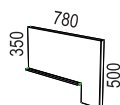

Freestanding screen
Art nr 06360