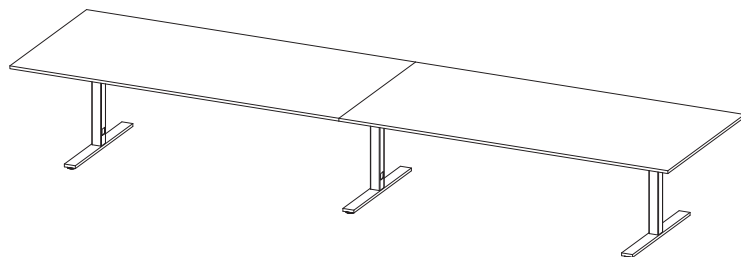

T-Legs:

- White RAL9016
- Black RAL905.

Accessories:

- Cable cover with 2 hinged flaps in the same material as the table top
- Note: for tables within dimension 200×90 cm only cable entry ø 8 cm or Powerdots ø 6 cm are suitable
- Hub and accessories for Hub, such as screens and lamps.

VX Conference is sustainability-labelled with Möbelfakta.

RECTANGULAR:

Meeting table within size 2000x900 mm

Sizes:
Length 1800-2000 mm
Width 900 mm

Meeting table within size 2400x1400 mm

Sizes:
Length 2000-2400 mm
Width 900-1400 mm

2-piece meeting tables within size 4800x1400 mm

Sizes:
Length 2500-4800 mm
Width 900-1400 mm

3-piece Meeting tables within size 7200x1400 mm

Sizes:
Length 5000-7200 mm
Width 900-1400 mm

BOAT-SHAPED:

Meeting table within size 2400x1200 mm
 Sizes:
 Length 2000-2400 mm
 Width 1200/800 mm