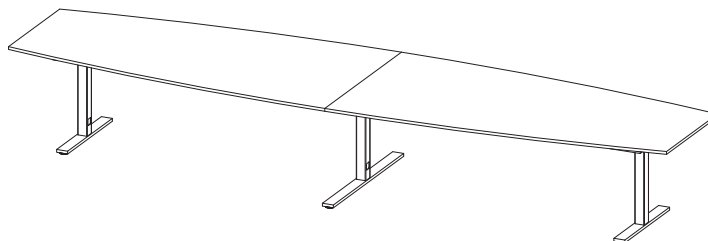

VX Conference is sustainability-labelled with Möbelfakta.

RECTANGULAR:

Meeting table within size 2000x900 mm

Sizes:
Length 1800-2000 mm
Width 900 mm

Meeting table within size 2400x1400 mm

Sizes:
Length 2000-2400 mm
Width 900-1400 mm

2-piece meeting tables within size 4800x1400 mm

Sizes:
Length 2500-4800 mm
Width 900-1400 mm

3-piece Meeting tables within size 7200x1400 mm

Sizes:
Length 5000-7200 mm
Width 900-1400 mm

BOAT-SHAPED:

Meeting table within size 2400x1200 mm
 Sizes:
 Length 2000-2400 mm
 Width 1200/800 mm

2-piece meeting tables within size 4800x1200 mm

Sizes:
 Length 3600-4800 mm
 Width 1200/800 mm

V-SHAPED:

Meeting table within size 2400x1400 mm
 Sizes:
 Length 2000-2400 mm
 Width 1400/1000 mm and 1400/800