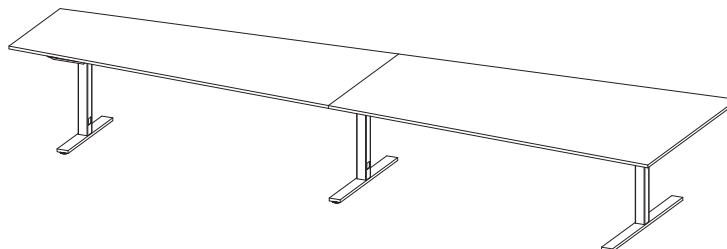

VX Conference is sustainability-labelled with Möbelfakta.

RECTANGULAR:

Meeting table within size 2000x900 mm

Sizes:
Length 1800-2000 mm
Width 900 mm

Meeting table within size 2400x1400 mm

Sizes:
Length 2000-2400 mm
Width 900-1400 mm

2-piece meeting tables within size 4800x1400 mm

Sizes:
Length 2500-4800 mm
Width 900-1400 mm

3-piece Meeting tables within size 7200x1400 mm

Sizes:
Length 5000-7200 mm
Width 900-1400 mm

BOAT-SHAPED:

Meeting table within size 2400x1200 mm
 Sizes:
 Length 2000-2400 mm
 Width 1200/800 mm

2-piece meeting tables within size 4800x1200 mm

Sizes:
 Length 3600-4800 mm
 Width 1200/800 mm

V-SHAPED:

Meeting table within size 2400x1400 mm
 Sizes:
 Length 2000-2400 mm
 Width 1400/1000 mm and 1400/800

2-piece meeting tables within size 4800x1400 mm

Sizes:
 Length 2500-4800 mm
 Width 1400/1000 and 1400/800 mm

ACCESSORIES:

Cable lid
 Art nr 04967/980

Cable tray conference
 Art nr 04381

HUB (metal)
 Art nr 09502