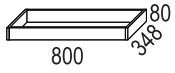

SOCKLAR / PLINTHS

Art nr 007D