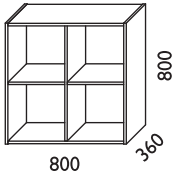

DJUPA STOMMAR / DEEP BASIC UNITS

Art nr 009D