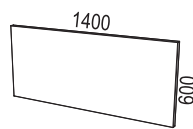

Art 81400-x