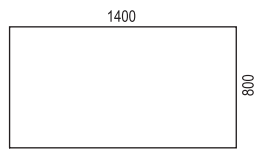

Finns inte den storlek eller form du önskar nedan; kontakta kundsupport så checkar vi vår bordsbank.

If the size or shap you want is not available below; contact customer support and we will check our table bank.

info@horreds.se / tel +46 320-18400

Desks within size 2000x900

Desks within size 1600x800

FRI 2067

Desks within size 1200x600

Stativ / Stands

VX Bordsskärmar / Desk

Kabeldiken / Cable trays