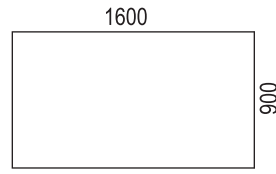

Stands:

- VX desk screen VX11 table height 61-126 cm.
Colours: white RAL9016, black RAL9005 and silver RAL9006.
- VX8 table height 61-126 cm
Standard colours white RAL9016 and black RAL9005 plus 9 optional colours.
- VX10 fixed table height 73 cm
Colours: white RAL9016, black RAL9005 and silver RAL9006.

info@horreds.se / tel +46 320-18400

Desks within size 2000x900

FRI 2341

FRI 2662

FRI 2729

FRI 2069

FRI 2028

Desks within size 1600x800