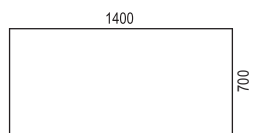

info@horreds.se / tel +46 320-18400

Desks within size 2000x900

FRI 2341

FRI 2662

FRI 2729

FRI 2069

FRI 2028

Desks within size 1600x800

FRI 2068

FRI 2067

FRI 2066

FRI 2153

FRI 2245

FRI 2846

Desks within size 1200x600

FRI 2162