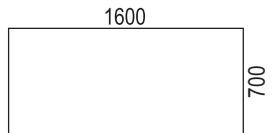

Finns inte den storlek eller form du önskar nedan; kontakta kundsupport så checkar vi vår bordsbank.

If the size or shap you want is not available below; contact customer support and we will check our table bank.

info@horreds.se / tel +46 320-18400

Desks within size 2000x900

Desks within size 1600x800

FRI 2153

Desks within size 1200x600

Stativ / Stands

VX Bordsskärmar / Desk

Kabeldiken / Cable trays