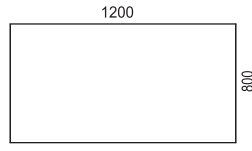

Finns inte den storlek eller form du önskar nedan; kontakta kundsupport så checkar vi vår bordsbank.

If the size or shap you want is not available below; contact customer support and we will check our table bank.

info@horreds.se / tel +46 320-18400

Desks within size 2000x900

Desks within size 1600x800

FRI 2066

Desks within size 1200x600

Stativ / Stands

VX Bordsskärmar / Desk

Kabeldiken / Cable trays