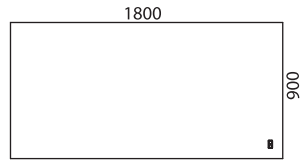

Nomono is made out of 19mm MDF straight matching edges. Corner radius 0.

Desk sizes: 2000×900, 2000×800, 1800×900, 1800×800, 1600×900, 1600×800 och 1400×800 mm.

Milled hand control (touchpad) on the right on the table top.

Cable lid placed on left side to be ordered separately.

Electrical legs with solid feet and built in anti-collision technology. Desk height 61-126 cm.

MATERIAL:

Desk tops:

- Veneer: oak, ash, white pigmented oak, white pigmented ash, black stained ash, dark stained ash, Burgundy stained ash, Conifer stained ash and Smokey Blue stained ash.
- Laminate: white, light gery, medium grey, anthracite and black.
- Forbo desktop: Ash, Burgundy, Charcoal, Mauve, Conifer, Pebble, Mushroom, Vapour, Smokey Blue and Olive.

Nomono T is sustainability-labelled with Möbelfakta.

Desks within size 2000x900

5306E

5304E

5305E

5303E

5302E

Desks within size 1600x800