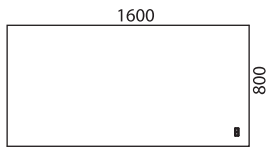

Nomono T is sustainability-labelled with Möbelfakta.

Desks within size 2000x900

5306E

5304E

5305E

5303E

5302E

Desks within size 1600x800