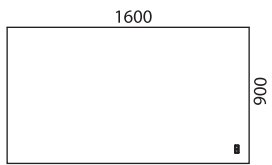

Nomono T is sustainability-labelled with Möbelfakta.

Desks within size 2000x900

5306E

5304E

5305E

5303E

5302E

Desks within size 1600x800