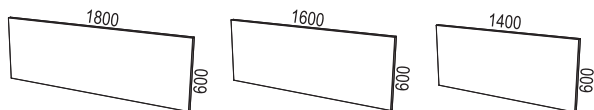

Electric T-leg

Desk screens

81800

81600

81400

Accessories