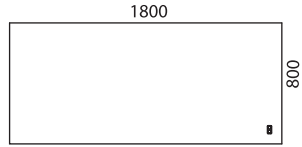

Nomono T is sustainability-labelled with Möbelfakta.

Desks within size 2000x900

5306E

5304E

5305E

5303E

5302E

Desks within size 1600x800