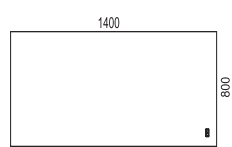

Desks within size 2000x900

Desks within size 1600x800

5312E

Electric T-leg

Desk screens

Accessories