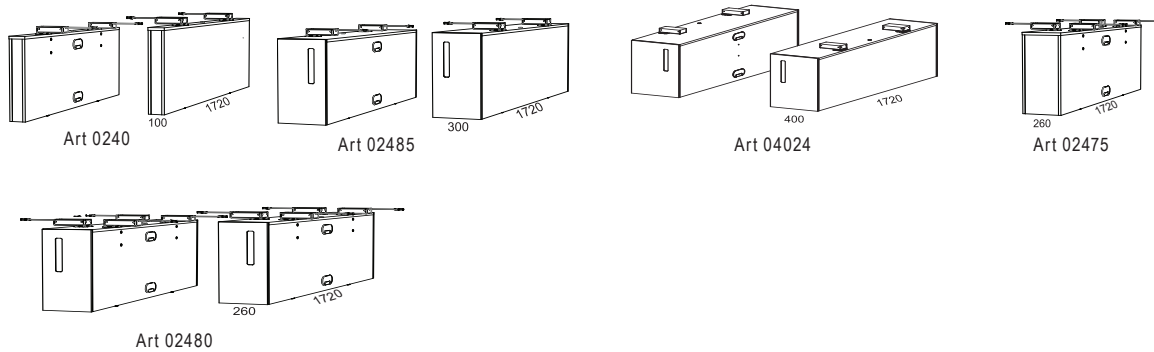

Nomono is sustainability-labelled with Möbelfakta.

Table tops:

Rectangular table sizes:

- 2000x900
- 2000x800
- 1800x900
- 1800x800
- 1600x900
- 1600x800
- 1400x900
- 1400x800

Leg boxes / gables:

Depth 800 mm (for single desk without desk screen)

Depth 880 mm (for single desk with desk screen)

Depth 1200 mm

Depth 1720 mm

Accessories

Desk screens (mm):

- 2000x600
- 1800x600
- 1600x600
- 1400x600

Front panels (mm):

- 1802x350
- 1602x350
- 1502x350
- 1402x350
- 1302x350
- 1202x350
- 1102x350
- 1002x350