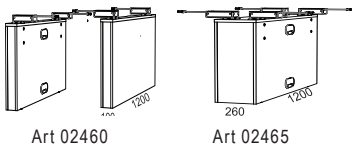

Nomono is sustainability-labelled with Möbelfakta.

Table tops:

Rectangular table sizes:

- 2000x900
- 2000x800
- 1800x900
- 1800x800
- 1600x900
- 1600x800
- 1400x900
- 1400x800

Leg boxes / gables:

Depth 800 mm (for single desk without desk screen)

Depth 880 mm (for single desk with desk screen)

Depth 1200 mm

Depth 1720 mm

Accessories

Desk screens (mm):

- 2000x600
- 1800x600
- 1600x600
- 1400x600

Front panels (mm):

- 1802x350
- 1602x350
- 1502x350
- 1402x350
- 1302x350
- 1202x350
- 1102x350
- 1002x350