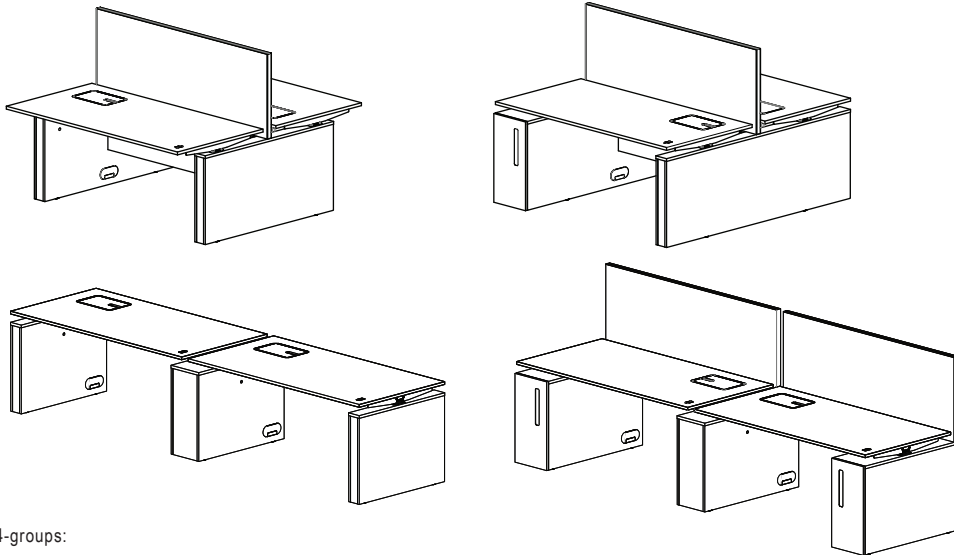

EXEMPEL UPPSTÄLLNINGAR / EXAMPLES ARRANGEMENTS:

Single:

2-groups:

4-groups:

6-group: