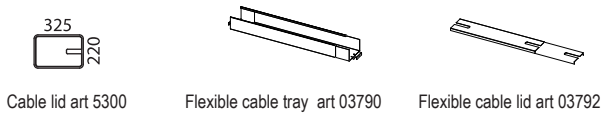

Nomono is sustainability-labelled with Möbelfakta.

Table tops:

Rectangular table sizes:

- 2000x900
- 2000x800
- 1800x900
- 1800x800
- 1600x900
- 1600x800
- 1400x900
- 1400x800

Leg boxes / gables:

Depth 800 mm (for single desk without desk screen)

Depth 880 mm (for single desk with desk screen)

Depth 1200 mm

Depth 1720 mm

Accessories

Desk screens (mm):

- 2000x600
- 1800x600
- 1600x600
- 1400x600

Front panels (mm):

- 1802x350
- 1602x350
- 1502x350
- 1402x350
- 1302x350
- 1202x350
- 1102x350
- 1002x350