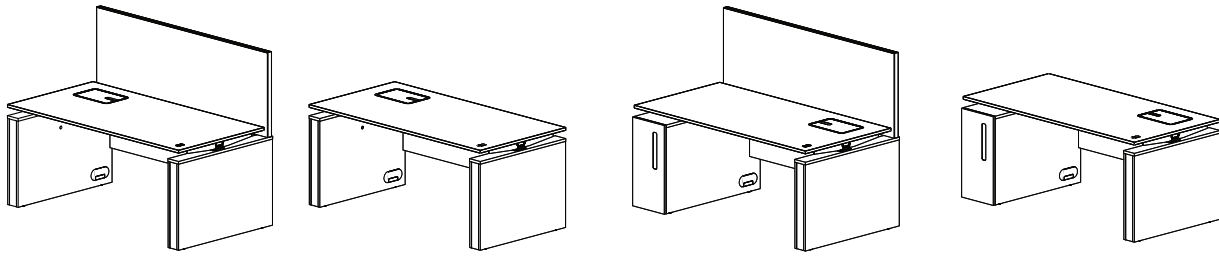

EXEMPEL UPPSTÄLLNINGAR / EXAMPLES ARRANGEMENTS:

Single: