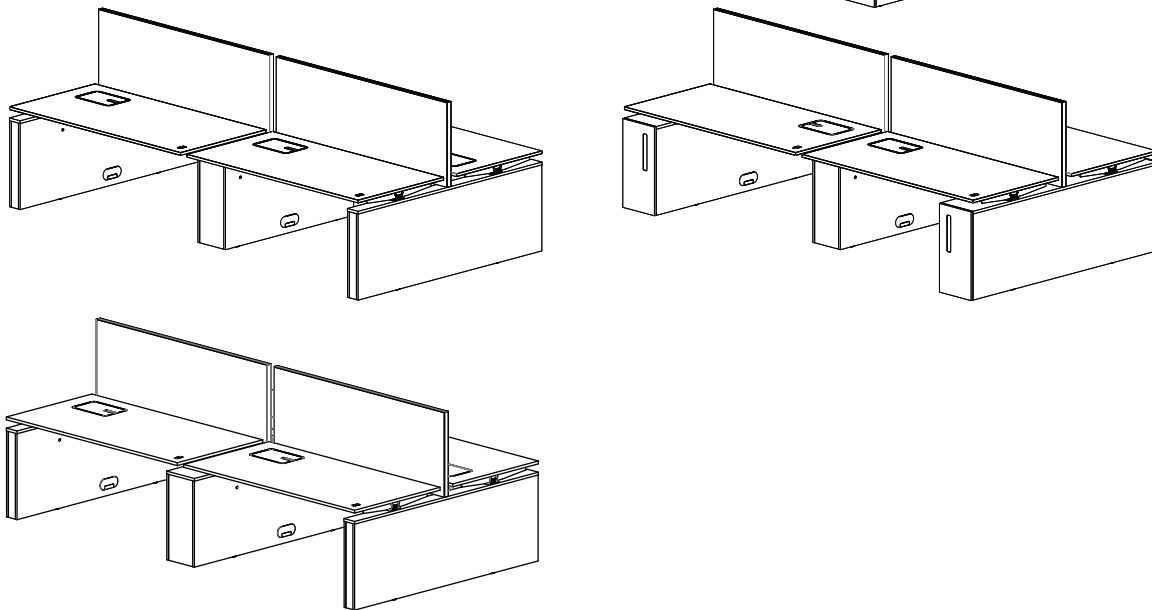

Depth 880 mm (for single desk with desk screen)

Depth 1200 mm

Depth 1720 mm

Accessories

Desk screens (mm):

- 2000x600
- 1800x600
- 1600x600
- 1400x600

Front panels (mm):

- 1802x350
- 1602x350
- 1502x350
- 1402x350
- 1302x350
- 1202x350
- 1102x350
- 1002x350

EXEMPEL UPPSTÄLLNINGAR / EXAMPLES ARRANGEMENTS:

Single:

2-groups:

4-groups:

6-group: