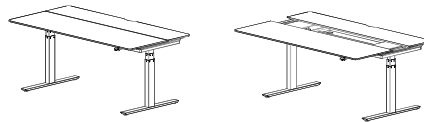

Optional:

- Milled hand control
- Bevelled edge

VX desk screen fits Siglo.

Siglo is sustainability-labelled with Möbelfakta.

Desks within size 1800x900

1800x900 mm = Siglo 03436
 1800x800 mm = Siglo 03435
 1600x900 mm = Siglo 03438
 1400x900 mm = Siglo 03462

Desks within size 1600x800

1600x800 mm = Siglo 03115
 1400x800 mm = Siglo 03461
 1200x800 mm = Siglo 03950

Stativ / Stand

VX11

Skjutbar skiva / sliding desk

1800x800 mm = Siglo 03615
 1600x800 mm = Siglo 03614
 1400x800 mm = Siglo 03613