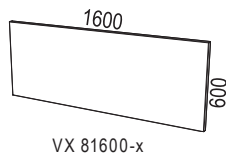

Desks within size 1800x900

1800x900 mm = Siglo 03436
1800x800 mm = Siglo 03435
1600x900 mm = Siglo 03438
1400x900 mm = Siglo 03462

Desks within size 1600x800

1600x800 mm = Siglo 03115
1400x800 mm = Siglo 03461
1200x800 mm = Siglo 03950

Stativ / Stand

Skjutbar skiva / sliding desk

1800x800 mm = Siglo 03615
1600x800 mm = Siglo 03614
1400x800 mm = Siglo 03613

Bordsskärmar / Desk screens

VX 81600-x

Kabeldiken / Cable trays