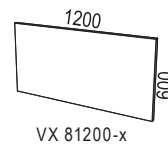

Optional:

- Milled hand control
- Bevelled edge

VX desk screen fits Siglo.

Siglo is sustainability-labelled with Möbelfakta.

Desks within size 1800x900

1800x900 mm = Siglo 03436
 1800x800 mm = Siglo 03435
 1600x900 mm = Siglo 03438
 1400x900 mm = Siglo 03462

Desks within size 1600x800

1600x800 mm = Siglo 03115
 1400x800 mm = Siglo 03461
 1200x800 mm = Siglo 03950

Stativ / Stand

VX11

Skjutbar skiva / sliding desk

1800x800 mm = Siglo 03615
 1600x800 mm = Siglo 03614
 1400x800 mm = Siglo 03613

Bordsskärmar / Desk screens

VX 81800-x

VX 81600-x

VX 81400-x

VX 81200-x

VX 08354-x

Kabeldiken / Cable trays

1100
Link 140