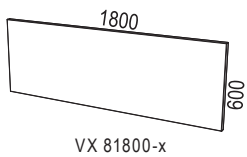

Bordsskärmar / Desk screens

VX 81800-x