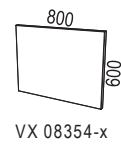

Optional:

- Milled hand control
- Bevelled edge

VX desk screen fits Siglo.

Siglo is sustainability-labelled with Möbelfakta.

Desks within size 1800x900

1800x900 mm = Siglo 03436
 1800x800 mm = Siglo 03435
 1600x900 mm = Siglo 03438
 1400x900 mm = Siglo 03462

Desks within size 1600x800

1600x800 mm = Siglo 03115
 1400x800 mm = Siglo 03461
 1200x800 mm = Siglo 03950

Stativ / Stand

VX11

Skjutbar skiva / sliding desk

1800x800 mm = Siglo 03615
 1600x800 mm = Siglo 03614
 1400x800 mm = Siglo 03613

Bordsskärmar / Desk screens

VX 81800-x

VX 81600-x

VX 81400-x

VX 81200-x

VX 08354-x

Kabeldiken / Cable trays

1100
Link 140