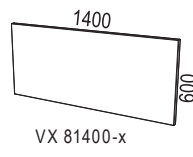

Desks within size 1800x900

1800x900 mm = Siglo 03436
1800x800 mm = Siglo 03435
1600x900 mm = Siglo 03438
1400x900 mm = Siglo 03462

Desks within size 1600x800

1600x800 mm = Siglo 03115
1400x800 mm = Siglo 03461
1200x800 mm = Siglo 03950

Stativ / Stand

Skjutbar skiva / sliding desk

1800x800 mm = Siglo 03615
1600x800 mm = Siglo 03614
1400x800 mm = Siglo 03613

Bordsskärmar / Desk screens

VX 81400-x

Kabeldiken / Cable trays