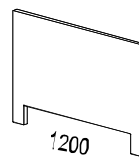

VX DUO

VX Duo bord tillverkas i 19 mm MDF med rak matchande kantlist. Hörnradie 0.

Bordsstorlekar: 2000×900, 2000×800, 1800×900, 1800×800, 1600×900, 1600×800 och 1400×800 mm.

Nedfräst höjdreklage till höger i bordsskivan.

VX Duo table tops are made of 19mm MDF with straight matching edging. Corner radius 0.

Desk sizes: 1800×900, 1800×800, 1600×900, 1600×800, 1400×800 and 1200×800 mm.

Milled hand control (touchpad) on the right on the table top.

Electric Duo stand in white RAL9016 and black RAL9005.

Table screen with fixed height 120 cm above floor. Available in several different fabrics.

Nomono Duo is sustainability-labelled with Möbelfakta.

Desks

Storlekar:
1800x900
1800x800
1600x900

Storlekar:
1600x800
1400x800
1200x800

Electric stand

Desk screens

09440

09439

09438

09437