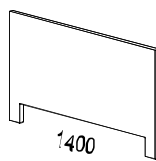

VX DUO

VX Duo bord tillverkas i 19 mm MDF med rak matchande kantlist. Hörnradie 0.

Bordsstorlekar: 2000×900, 2000×800, 1800×900, 1800×800, 1600×900, 1600×800 och 1400×800 mm.

Nedfräst höjdreklage till höger i bordsskivan.

VX Duo table tops are made of 19mm MDF with straight matching edging. Corner radius 0.

Desk sizes: 1800×900, 1800×800, 1600×900, 1600×800, 1400×800 and 1200×800 mm.

Milled hand control (touchpad) on the right on the table top.

Electric Duo stand in white RAL9016 and black RAL9005.

Table screen with fixed height 120 cm above floor. Available in several different fabrics.

Nomono Duo is sustainability-labelled with Möbelfakta.

Desks

Storlekar:
1800x900
1800x800
1600x900

Storlekar:
1600x800
1400x800
1200x800

Electric stand

Desk screens

09440

09439

09438

09437