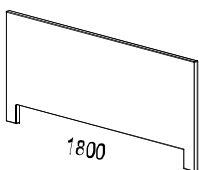

VX DUO

VX Duo bord tillverkas i 19 mm MDF med rak matchande kantlist. Hörnradie 0.

Bordsstorlekar: 2000×900, 2000×800, 1800×900, 1800×800, 1600×900, 1600×800 och 1400×800 mm.

Nedfräst höjdreklage till höger i bordsskivan.

VX Duo table tops are made of 19mm MDF with straight matching edging. Corner radius 0.

Desk sizes: 1800×900, 1800×800, 1600×900, 1600×800, 1400×800 and 1200×800 mm.

Milled hand control (touchpad) on the right on the table top.

Electric Duo stand in white RAL9016 and black RAL9005.

Table screen with fixed height 120 cm above floor. Available in several different fabrics.

Nomono Duo is sustainability-labelled with Möbelfakta.

Desks

Storlekar:
1800x900
1800x800
1600x900

Storlekar:
1600x800
1400x800
1200x800

Electric stand

Desk screens

09440

09439

09438

09437