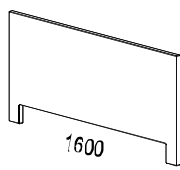

VX DUO

VX Duo bord tillverkas i 19 mm MDF med rak matchande kantlist. Hörnradie 0.

Bordsstorlekar: 2000×900, 2000×800, 1800×900, 1800×800, 1600×900, 1600×800 och 1400×800 mm.

Nedfräst höjdreklage till höger i bordsskivan.

VX Duo table tops are made of 19mm MDF with straight matching edging. Corner radius 0.

Desk sizes: 1800×900, 1800×800, 1600×900, 1600×800, 1400×800 and 1200×800 mm.

Milled hand control (touchpad) on the right on the table top.

Electric Duo stand in white RAL9016 and black RAL9005.

Table screen with fixed height 120 cm above floor. Available in several different fabrics.

Nomono Duo is sustainability-labelled with Möbelfakta.

Desks

Storlekar:
1800x900
1800x800
1600x900

Storlekar:
1600x800
1400x800
1200x800

Electric stand

Desk screens

09440

09439

09438

09437