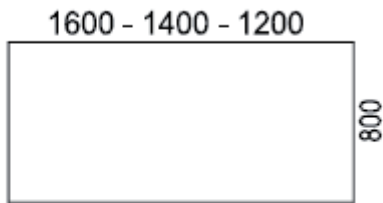

Storlekar:
1600x800
1400x800
1200x800