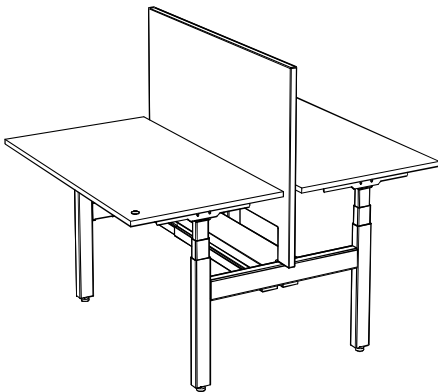

Electric stand

Desk screens

09440

09439

09438

09437

Flexible cable tray

34xx1870