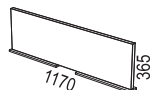

Freestanding screen
Art nr 04360