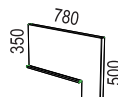

Freestanding screen
Art nr 06360