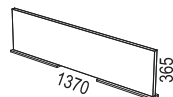

Freestanding screen
Art nr 04361