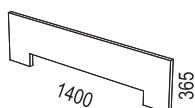

Screen for Hub
Art nr 04358