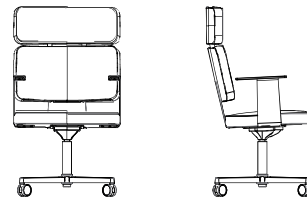

#### 5-star aluminium base with castors

- Adjustable seat height 44-49 cm. Tilt.
- Castors with polyurethane roller track, suitable for all floors.
- Height of low back 82-87 cm / Height of high back 104-109 cm.
- Width 67 cm.
- Height armrest 63-69 cm.
- Depth 65 cm.

##### Optional

- CMHR foam
- Armrests in black leather
- Interval braked castors

Grand is sustainability-labelled with Möbelfakta.

Modeller / Models (for measurements see previous page):

Art 11M (låg rygg / low back):  
5-vingat aluminiumstativ med hjul och vipp, justerbar höjd 44-49 cm  
5-star aluminium base, with castors and tilt, adjustable height 44-49 cm

Art 11H (hög rygg / high back):  
5-vingat aluminiumstativ med hjul och vipp, justerbar höjd 44-49 cm  
5-star aluminium base, with castors and tilt, adjustable height 44-49 cm

Art 20M (låg rygg / low back):  
4-vingat aluminiumstativ med hjul och vipp, fast höjd.  
4-star aluminium base, with castors and tilt, fixed height.