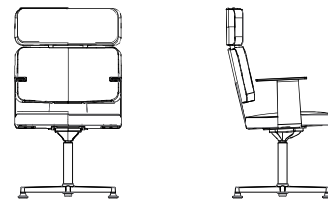

Art 21H (hög rygg / high back):
4-vingat aluminiumstativ med fötter och vipp, fast höjd.
4-star aluminium base, with feet and tilt, fixed height.