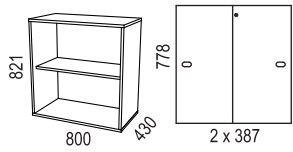

Shelves are fixed.

Max load 50 kg.

Biblio Split is a pull-out storage unit designed for two users and placed between two desks.

MATERIAL:

Basic units:

- White direct laminate (NCS S0300-N).
- Oak (natural and white pigmented).
- Ash (natural, white pigmented, black stain, dark stain).

Biblio is sustainability-labelled with Möbelfakta.

Bredd / width 800 mm

Bredd / width 1200 mm

Bredd / width 1600 mm

SOCKLAR / BASES

PÅBYGGNADSHYLLOR / EXTENSION UNITS

BRICKOR / TRAYS

TILLBEHÖR / ACCESSORIES