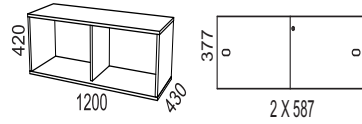

Shelves are fixed.

Max load 50 kg.

Biblio Split is a pull-out storage unit designed for two users and placed between two desks.

MATERIAL:

Basic units:

- White direct laminate (NCS S0300-N).
- Oak (natural and white pigmented).
- Ash (natural, white pigmented, black stain, dark stain).

Biblio is sustainability-labelled with Möbelfakta.

Bredd / width 800 mm

Bredd / width 1200 mm

Bredd / width 1600 mm

SOCKLAR / BASES

PÅBYGGNADSHYLLOR / EXTENSION UNITS

BRICKOR / TRAYS

TILLBEHÖR / ACCESSORIES