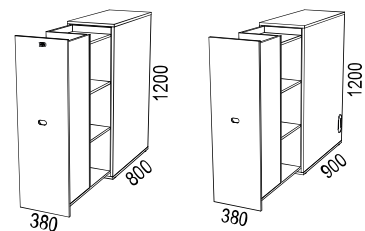

SIDOFÖRVARING SPLIT / SIDE STORAGE SPLIT

TILLBEHÖR SIDOFÖRVARING / ACCESSORIES SIDE STORAGE

Påbyggnadshyllor / top shelves

Växtkär / flower pots

Brickor / trays