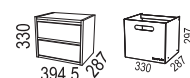

Shelves are fixed.

Max load 50 kg.

Biblio Split is a pull-out storage unit designed for two users and placed between two desks.

MATERIAL:

Basic units:

- White direct laminate (NCS S0300-N).
- Oak (natural and white pigmented).
- Ash (natural, white pigmented, black stain, dark stain).

Biblio is sustainability-labelled with Möbelfakta.

Bredd / width 800 mm

Bredd / width 1200 mm

Bredd / width 1600 mm

SOCKLAR / BASES

PÅBYGGNADSHYLLOR / EXTENSION UNITS

BRICKOR / TRAYS

TILLBEHÖR / ACCESSORIES

SIDOFÖRVARING / SIDE STORAGE

SIDOFÖRVARING SPLIT / SIDE STORAGE SPLIT

TILLBEHÖR SIDOFÖRVARING / ACCESSORIES SIDE STORAGE

Påbyggnadshyllor / top shelves

Växtkär / flower pots

Brickor / trays