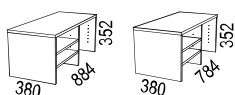

Shelves are fixed.

Max load 50 kg.

Biblio Split is a pull-out storage unit designed for two users and placed between two desks.

MATERIAL:

Basic units:

- White direct laminate (NCS S0300-N).
- Oak (natural and white pigmented).
- Ash (natural, white pigmented, black stain, dark stain).

Biblio is sustainability-labelled with Möbelfakta.

Bredd / width 800 mm

Bredd / width 1200 mm

Bredd / width 1600 mm

SOCKLAR / BASES

PÅBYGGNADSHYLLOR / EXTENSION UNITS

BRICKOR / TRAYS

TILLBEHÖR / ACCESSORIES

SIDOFÖRVARING / SIDE STORAGE

SIDOFÖRVARING SPLIT / SIDE STORAGE SPLIT

TILLBEHÖR SIDOFÖRVARING / ACCESSORIES SIDE STORAGE

Påbyggnadshyllor / top shelves

Växtkär / flower pots

Brickor / trays