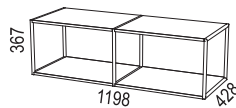

Shelves are fixed.

Max load 50 kg.

Biblio Split is a pull-out storage unit designed for two users and placed between two desks.

MATERIAL:

Basic units:

- White direct laminate (NCS S0300-N).
- Oak (natural and white pigmented).
- Ash (natural, white pigmented, black stain, dark stain).

Biblio is sustainability-labelled with Möbelfakta.

Bredd / width 800 mm

Bredd / width 1200 mm

Bredd / width 1600 mm

SOCKLAR / BASES

PÅBYGGNADSHYLLOR / EXTENSION UNITS

BRICKOR / TRAYS

TILLBEHÖR / ACCESSORIES

SIDOFÖRVARING / SIDE STORAGE

SIDOFÖRVARING SPLIT / SIDE STORAGE SPLIT

TILLBEHÖR SIDOFÖRVARING / ACCESSORIES SIDE STORAGE

Påbyggnadshyllor / top shelves

Växtkär / flower pots

Brickor / trays