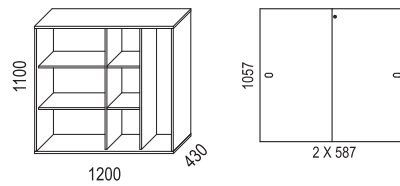

Shelves are fixed.

Max load 50 kg.

Biblio Split is a pull-out storage unit designed for two users and placed between two desks.

MATERIAL:

Basic units:

- White direct laminate (NCS S0300-N).
- Oak (natural and white pigmented).
- Ash (natural, white pigmented, black stain, dark stain).

Biblio is sustainability-labelled with Möbelfakta.

Bredd / width 800 mm

Bredd / width 1200 mm

Bredd / width 1600 mm

SOCKLAR / BASES

PÅBYGGNADSHYLLOR / EXTENSION UNITS

BRICKOR / TRAYS

TILLBEHÖR / ACCESSORIES