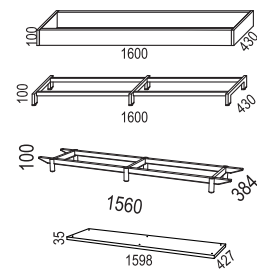

Shelves are fixed.

Max load 50 kg.

Biblio Split is a pull-out storage unit designed for two users and placed between two desks.

MATERIAL:

Basic units:

- White direct laminate (NCS S0300-N).
- Oak (natural and white pigmented).
- Ash (natural, white pigmented, black stain, dark stain).

Biblio is sustainability-labelled with Möbelfakta.

Bredd / width 800 mm

Bredd / width 1200 mm

Bredd / width 1600 mm

SOCKLAR / BASES

PÅBYGGNADSHYLLOR / EXTENSION UNITS

BRICKOR / TRAYS

TILLBEHÖR / ACCESSORIES