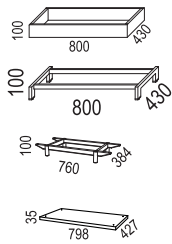

Shelves are fixed.

Max load 50 kg.

Biblio Split is a pull-out storage unit designed for two users and placed between two desks.

MATERIAL:

Basic units:

- White direct laminate (NCS S0300-N).
- Oak (natural and white pigmented).
- Ash (natural, white pigmented, black stain, dark stain).

Biblio is sustainability-labelled with Möbelfakta.

Bredd / width 800 mm

Bredd / width 1200 mm

Bredd / width 1600 mm

SOCKLAR / BASES

PÅBYGGNADSHYLLOR / EXTENSION UNITS

BRICKOR / TRAYS

TILLBEHÖR / ACCESSORIES

SIDOFÖRVARING / SIDE STORAGE

SIDOFÖRVARING SPLIT / SIDE STORAGE SPLIT

TILLBEHÖR SIDOFÖRVARING / ACCESSORIES SIDE STORAGE

Påbyggnadshyllor / top shelves

Växtkär / flower pots

Brickor / trays