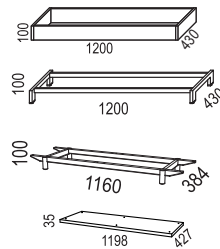

Shelves are fixed.

Max load 50 kg.

Biblio Split is a pull-out storage unit designed for two users and placed between two desks.

MATERIAL:

Basic units:

- White direct laminate (NCS S0300-N).
- Oak (natural and white pigmented).
- Ash (natural, white pigmented, black stain, dark stain).

Biblio is sustainability-labelled with Möbelfakta.

Bredd / width 800 mm

Bredd / width 1200 mm

Bredd / width 1600 mm

SOCKLAR / BASES

PÅBYGGNADSHYLLOR / EXTENSION UNITS

BRICKOR / TRAYS

TILLBEHÖR / ACCESSORIES