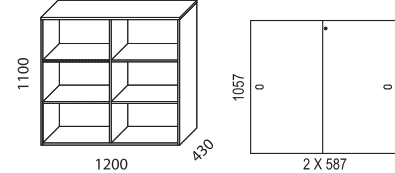

Shelves are fixed.

Max load 50 kg.

Biblio Split is a pull-out storage unit designed for two users and placed between two desks.

MATERIAL:

Basic units:

- White direct laminate (NCS S0300-N).
- Oak (natural and white pigmented).
- Ash (natural, white pigmented, black stain, dark stain).

Biblio is sustainability-labelled with Möbelfakta.

Bredd / width 800 mm

Bredd / width 1200 mm

Bredd / width 1600 mm

SOCKLAR / BASES

PÅBYGGNADSHYLLOR / EXTENSION UNITS

BRICKOR / TRAYS

TILLBEHÖR / ACCESSORIES