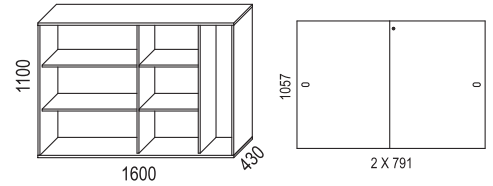

Shelves are fixed.

Max load 50 kg.

Biblio Split is a pull-out storage unit designed for two users and placed between two desks.

MATERIAL:

Basic units:

- White direct laminate (NCS S0300-N).
- Oak (natural and white pigmented).
- Ash (natural, white pigmented, black stain, dark stain).

Biblio is sustainability-labelled with Möbelfakta.

Bredd / width 800 mm

Bredd / width 1200 mm

Bredd / width 1600 mm

SOCKLAR / BASES

PÅBYGGNADSHYLLOR / EXTENSION UNITS

BRICKOR / TRAYS

TILLBEHÖR / ACCESSORIES