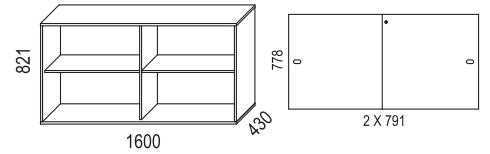

Shelves are fixed.

Max load 50 kg.

Biblio Split is a pull-out storage unit designed for two users and placed between two desks.

MATERIAL:

Basic units:

- White direct laminate (NCS S0300-N).
- Oak (natural and white pigmented).
- Ash (natural, white pigmented, black stain, dark stain).

Biblio is sustainability-labelled with Möbelfakta.

Bredd / width 800 mm

Bredd / width 1200 mm

Bredd / width 1600 mm

SOCKLAR / BASES

PÅBYGGNADSHYLLOR / EXTENSION UNITS

BRICKOR / TRAYS

TILLBEHÖR / ACCESSORIES