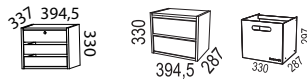

Shelves are fixed.

Max load 50 kg.

Biblio Split is a pull-out storage unit designed for two users and placed between two desks.

MATERIAL:

Basic units:

- White direct laminate (NCS S0300-N).
- Oak (natural and white pigmented).
- Ash (natural, white pigmented, black stain, dark stain).

Biblio is sustainability-labelled with Möbelfakta.

Bredd / width 800 mm

Bredd / width 1200 mm

Bredd / width 1600 mm

SOCKLAR / BASES

PÅBYGGNADSHYLLOR / EXTENSION UNITS

BRICKOR / TRAYS

TILLBEHÖR / ACCESSORIES

SIDOFÖRVARING / SIDE STORAGE

SIDOFÖRVARING SPLIT / SIDE STORAGE SPLIT

TILLBEHÖR SIDOFÖRVARING / ACCESSORIES SIDE STORAGE

Påbyggnadshyllor / top shelves

Växtkär / flower pots

Brickor / trays