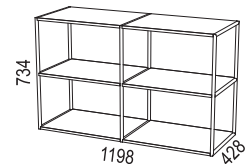

Shelves are fixed.

Max load 50 kg.

Biblio Split is a pull-out storage unit designed for two users and placed between two desks.

MATERIAL:

Basic units:

- White direct laminate (NCS S0300-N).
- Oak (natural and white pigmented).
- Ash (natural, white pigmented, black stain, dark stain).

Biblio is sustainability-labelled with Möbelfakta.

Bredd / width 800 mm

Bredd / width 1200 mm

Bredd / width 1600 mm

SOCKLAR / BASES

PÅBYGGNADSHYLLOR / EXTENSION UNITS

BRICKOR / TRAYS

TILLBEHÖR / ACCESSORIES

SIDOFÖRVARING / SIDE STORAGE

SIDOFÖRVARING SPLIT / SIDE STORAGE SPLIT

TILLBEHÖR SIDOFÖRVARING / ACCESSORIES SIDE STORAGE

Påbyggnadshyllor / top shelves

Växtkär / flower pots

Brickor / trays