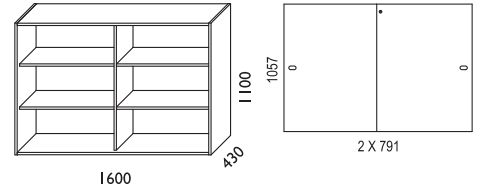

Shelves are fixed.

Max load 50 kg.

Biblio Split is a pull-out storage unit designed for two users and placed between two desks.

MATERIAL:

Basic units:

- White direct laminate (NCS S0300-N).
- Oak (natural and white pigmented).
- Ash (natural, white pigmented, black stain, dark stain).

Biblio is sustainability-labelled with Möbelfakta.

Bredd / width 800 mm

Bredd / width 1200 mm

Bredd / width 1600 mm

SOCKLAR / BASES

PÅBYGGNADSHYLLOR / EXTENSION UNITS

BRICKOR / TRAYS

TILLBEHÖR / ACCESSORIES