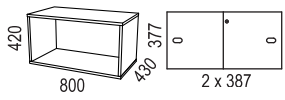

Shelves are fixed.

Max load 50 kg.

Biblio Split is a pull-out storage unit designed for two users and placed between two desks.

MATERIAL:

Basic units:

- White direct laminate (NCS S0300-N).
- Oak (natural and white pigmented).
- Ash (natural, white pigmented, black stain, dark stain).

Biblio is sustainability-labelled with Möbelfakta.

Bredd / width 800 mm

Bredd / width 1200 mm

Bredd / width 1600 mm

SOCKLAR / BASES

PÅBYGGNADSHYLLOR / EXTENSION UNITS

BRICKOR / TRAYS

TILLBEHÖR / ACCESSORIES