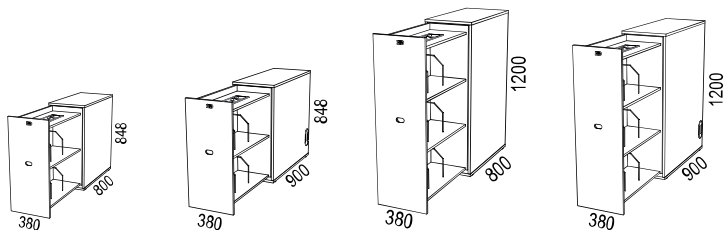

PÅBYGGNADSHYLLOR / EXTENSION UNITS

BRICKOR / TRAYS

TILLBEHÖR / ACCESSORIES

SIDOFÖRVARING / SIDE STORAGE