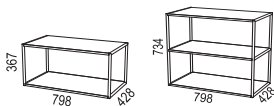

Shelves are fixed.

Max load 50 kg.

Biblio Split is a pull-out storage unit designed for two users and placed between two desks.

MATERIAL:

Basic units:

- White direct laminate (NCS S0300-N).
- Oak (natural and white pigmented).
- Ash (natural, white pigmented, black stain, dark stain).

Biblio is sustainability-labelled with Möbelfakta.

Bredd / width 800 mm

Bredd / width 1200 mm

Bredd / width 1600 mm

SOCKLAR / BASES

PÅBYGGNADSHYLLOR / EXTENSION UNITS

BRICKOR / TRAYS

TILLBEHÖR / ACCESSORIES

SIDOFÖRVARING / SIDE STORAGE

SIDOFÖRVARING SPLIT / SIDE STORAGE SPLIT

TILLBEHÖR SIDOFÖRVARING / ACCESSORIES SIDE STORAGE

Påbyggnadshyllor / top shelves

Växtkär / flower pots

Brickor / trays