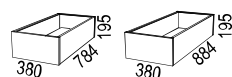

Shelves are fixed.

Max load 50 kg.

Biblio Split is a pull-out storage unit designed for two users and placed between two desks.

MATERIAL:

Basic units:

- White direct laminate (NCS S0300-N).
- Oak (natural and white pigmented).
- Ash (natural, white pigmented, black stain, dark stain).

Biblio is sustainability-labelled with Möbelfakta.

Bredd / width 800 mm

Bredd / width 1200 mm

Bredd / width 1600 mm

SOCKLAR / BASES

PÅBYGGNADSHYLLOR / EXTENSION UNITS

BRICKOR / TRAYS

TILLBEHÖR / ACCESSORIES

SIDOFÖRVARING / SIDE STORAGE

SIDOFÖRVARING SPLIT / SIDE STORAGE SPLIT

TILLBEHÖR SIDOFÖRVARING / ACCESSORIES SIDE STORAGE

Påbyggnadshyllor / top shelves

Växtkär / flower pots

Brickor / trays