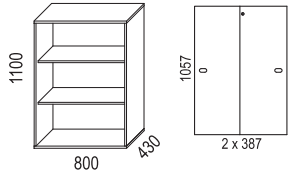

Shelves are fixed.

Max load 50 kg.

Biblio Split is a pull-out storage unit designed for two users and placed between two desks.

MATERIAL:

Basic units:

- White direct laminate (NCS S0300-N).
- Oak (natural and white pigmented).
- Ash (natural, white pigmented, black stain, dark stain).

Biblio is sustainability-labelled with Möbelfakta.

Bredd / width 800 mm

Bredd / width 1200 mm

Bredd / width 1600 mm

SOCKLAR / BASES

PÅBYGGNADSHYLLOR / EXTENSION UNITS

BRICKOR / TRAYS

TILLBEHÖR / ACCESSORIES