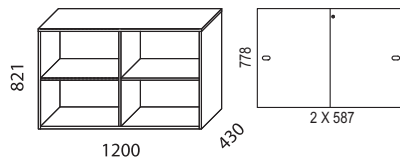

Shelves are fixed.

Max load 50 kg.

Biblio Split is a pull-out storage unit designed for two users and placed between two desks.

MATERIAL:

Basic units:

- White direct laminate (NCS S0300-N).
- Oak (natural and white pigmented).
- Ash (natural, white pigmented, black stain, dark stain).

Biblio is sustainability-labelled with Möbelfakta.

Bredd / width 800 mm

Bredd / width 1200 mm

Bredd / width 1600 mm

SOCKLAR / BASES

PÅBYGGNADSHYLLOR / EXTENSION UNITS

BRICKOR / TRAYS

TILLBEHÖR / ACCESSORIES