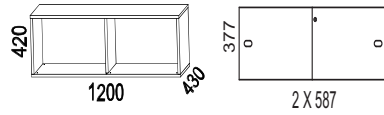

Shelves are fixed.

Max load 50 kg.

Biblio Split is a pull-out storage unit designed for two users and placed between two desks.

MATERIAL:

Basic units:

- White direct laminate (NCS S0300-N).
- Oak (natural and white pigmented).
- Ash (natural, white pigmented, black stain, dark stain).

Biblio is sustainability-labelled with Möbelfakta.

Bredd / width 800 mm

Bredd / width 1200 mm

Bredd / width 1600 mm

SOCKLAR / BASES

PÅBYGGNADSHYLLOR / EXTENSION UNITS

BRICKOR / TRAYS

TILLBEHÖR / ACCESSORIES