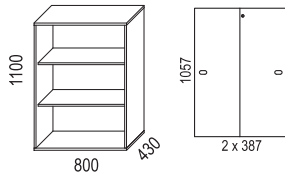

Shelves are fixed.

Max load 50 kg.

Biblio Split is a pull-out storage unit designed for two users and placed between two desks.

MATERIAL:

Basic units:

- White direct laminate (NCS S0300-N).
- Oak (natural and white pigmented).
- Ash (natural, white pigmented, black stain, dark stain).

Biblio is sustainability-labelled with Möbelfakta.

Bredd / width 800 mm

Bredd / width 1200 mm

Bredd / width 1600 mm

SOCKLAR / BASES

PÅBYGGNADSHYLLOR / EXTENSION UNITS

BRICKOR / TRAYS

TILLBEHÖR / ACCESSORIES