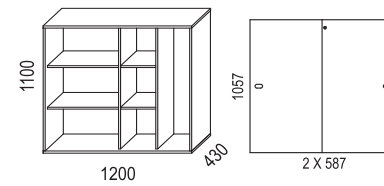

Shelves are fixed.

Max load 50 kg.

Biblio Split is a pull-out storage unit designed for two users and placed between two desks.

MATERIAL:

Basic units:

- White direct laminate (NCS S0300-N).
- Oak (natural and white pigmented).
- Ash (natural, white pigmented, black stain, dark stain).

Biblio is sustainability-labelled with Möbelfakta.

Bredd / width 800 mm

Bredd / width 1200 mm

Bredd / width 1600 mm

SOCKLAR / BASES

PÅBYGGNADSHYLLOR / EXTENSION UNITS

BRICKOR / TRAYS

TILLBEHÖR / ACCESSORIES