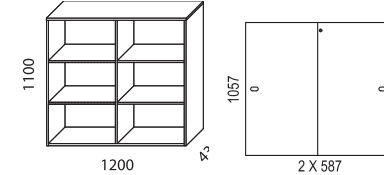

Shelves are fixed.

Max load 50 kg.

Biblio Split is a pull-out storage unit designed for two users and placed between two desks.

MATERIAL:

Basic units:

- White direct laminate (NCS S0300-N).
- Oak (natural and white pigmented).
- Ash (natural, white pigmented, black stain, dark stain).

Biblio is sustainability-labelled with Möbelfakta.

Bredd / width 800 mm

Bredd / width 1200 mm

Bredd / width 1600 mm

SOCKLAR / BASES

PÅBYGGNADSHYLLOR / EXTENSION UNITS

BRICKOR / TRAYS

TILLBEHÖR / ACCESSORIES