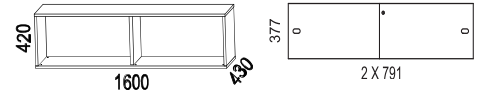

Bredd / width 800 mm

Bredd / width 1200 mm

Bredd / width 1600 mm