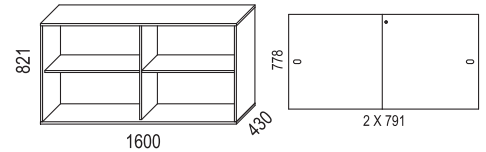

Shelves are fixed.

Max load 50 kg.

Biblio Split is a pull-out storage unit designed for two users and placed between two desks.

MATERIAL:

Basic units:

- White direct laminate (NCS S0300-N).
- Oak (natural and white pigmented).
- Ash (natural, white pigmented, black stain, dark stain).

Biblio is sustainability-labelled with Möbelfakta.

Bredd / width 800 mm

Bredd / width 1200 mm

Bredd / width 1600 mm

SOCKLAR / BASES

PÅBYGGNADSHYLLOR / EXTENSION UNITS

BRICKOR / TRAYS

TILLBEHÖR / ACCESSORIES