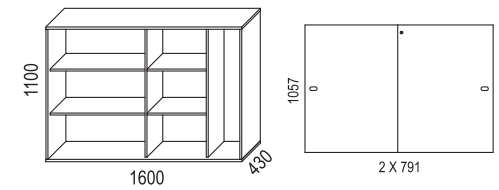

Shelves are fixed.

Max load 50 kg.

Biblio Split is a pull-out storage unit designed for two users and placed between two desks.

MATERIAL:

Basic units:

- White direct laminate (NCS S0300-N).
- Oak (natural and white pigmented).
- Ash (natural, white pigmented, black stain, dark stain).

Biblio is sustainability-labelled with Möbelfakta.

Bredd / width 800 mm

Bredd / width 1200 mm

Bredd / width 1600 mm

SOCKLAR / BASES

PÅBYGGNADSHYLLOR / EXTENSION UNITS

BRICKOR / TRAYS

TILLBEHÖR / ACCESSORIES