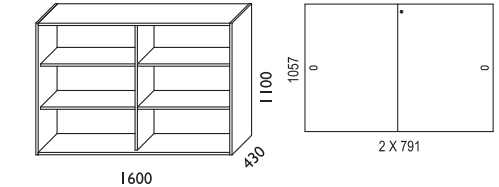

Shelves are fixed.

Max load 50 kg.

Biblio Split is a pull-out storage unit designed for two users and placed between two desks.

MATERIAL:

Basic units:

- White direct laminate (NCS S0300-N).
- Oak (natural and white pigmented).
- Ash (natural, white pigmented, black stain, dark stain).

Biblio is sustainability-labelled with Möbelfakta.

Bredd / width 800 mm

Bredd / width 1200 mm

Bredd / width 1600 mm

SOCKLAR / BASES

PÅBYGGNADSHYLLOR / EXTENSION UNITS

BRICKOR / TRAYS

TILLBEHÖR / ACCESSORIES