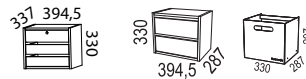

Shelves are fixed.

Max load 50 kg.

Biblio Split is a pull-out storage unit designed for two users and placed between two desks.

MATERIAL:

Basic units:

- White direct laminate (NCS S0300-N).
- Oak (natural and white pigmented).
- Ash (natural, white pigmented, black stain, dark stain).

Biblio is sustainability-labelled with Möbelfakta.

Bredd / width 800 mm

Bredd / width 1200 mm

Bredd / width 1600 mm

SOCKLAR / BASES

PÅBYGGNADSHYLLOR / EXTENSION UNITS

BRICKOR / TRAYS

TILLBEHÖR / ACCESSORIES

SIDOFÖRVARING / SIDE STORAGE

SIDOFÖRVARING SPLIT / SIDE STORAGE SPLIT

TILLBEHÖR SIDOFÖRVARING / ACCESSORIES SIDE STORAGE

Påbyggnadshyllor / top shelves

Växtkär / flower pots

Brickor / trays