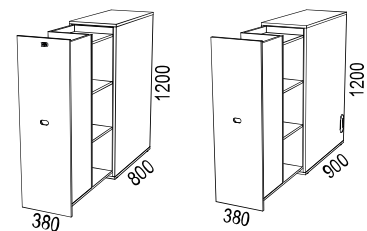

SIDOFÖRVARING SPLIT / SIDE STORAGE SPLIT

TILLBEHÖR SIDOFÖRVARING / ACCESSORIES SIDE STORAGE

Påbyggnadshyllor / top shelves

Växtkär / flower pots

Brickor / trays