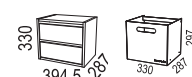

Shelves are fixed.

Max load 50 kg.

Biblio Split is a pull-out storage unit designed for two users and placed between two desks.

MATERIAL:

Basic units:

- White direct laminate (NCS S0300-N).
- Oak (natural and white pigmented).
- Ash (natural, white pigmented, black stain, dark stain).

Biblio is sustainability-labelled with Möbelfakta.

Bredd / width 800 mm

Bredd / width 1200 mm

Bredd / width 1600 mm

SOCKLAR / BASES

PÅBYGGNADSHYLLOR / EXTENSION UNITS

BRICKOR / TRAYS

TILLBEHÖR / ACCESSORIES

SIDOFÖRVARING / SIDE STORAGE

SIDOFÖRVARING SPLIT / SIDE STORAGE SPLIT

TILLBEHÖR SIDOFÖRVARING / ACCESSORIES SIDE STORAGE

Påbyggnadshyllor / top shelves

Växtkär / flower pots

Brickor / trays