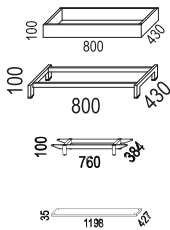

Shelves are fixed.

Max load 50 kg.

Biblio Split is a pull-out storage unit designed for two users and placed between two desks.

MATERIAL:

Basic units:

- White direct laminate (NCS S0300-N).
- Oak (natural and white pigmented).
- Ash (natural, white pigmented, black stain, dark stain).

Biblio is sustainability-labelled with Möbelfakta.

Bredd / width 800 mm

Bredd / width 1200 mm

Bredd / width 1600 mm

SOCKLAR / BASES

PÅBYGGNADSHYLLOR / EXTENSION UNITS

BRICKOR / TRAYS

TILLBEHÖR / ACCESSORIES

SIDOFÖRVARING / SIDE STORAGE

SIDOFÖRVARING SPLIT / SIDE STORAGE SPLIT

TILLBEHÖR SIDOFÖRVARING / ACCESSORIES SIDE STORAGE

Påbyggnadshyllor / top shelves

Växtkär / flower pots

Brickor / trays