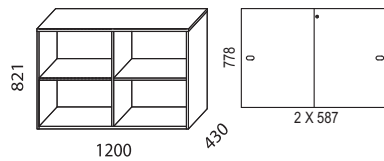

Shelves are fixed.

Max load 50 kg.

Biblio Split is a pull-out storage unit designed for two users and placed between two desks.

MATERIAL:

Basic units:

- White direct laminate (NCS S0300-N).
- Oak (natural and white pigmented).
- Ash (natural, white pigmented, black stain, dark stain).

Biblio is sustainability-labelled with Möbelfakta.

Bredd / width 800 mm

Bredd / width 1200 mm

Bredd / width 1600 mm

SOCKLAR / BASES

PÅBYGGNADSHYLLOR / EXTENSION UNITS

BRICKOR / TRAYS

TILLBEHÖR / ACCESSORIES