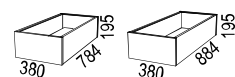

Shelves are fixed.

Max load 50 kg.

Biblio Split is a pull-out storage unit designed for two users and placed between two desks.

MATERIAL:

Basic units:

- White direct laminate (NCS S0300-N).
- Oak (natural and white pigmented).
- Ash (natural, white pigmented, black stain, dark stain).

Biblio is sustainability-labelled with Möbelfakta.

Bredd / width 800 mm

Bredd / width 1200 mm

Bredd / width 1600 mm

SOCKLAR / BASES

PÅBYGGNADSHYLLOR / EXTENSION UNITS

BRICKOR / TRAYS

TILLBEHÖR / ACCESSORIES

SIDOFÖRVARING / SIDE STORAGE

SIDOFÖRVARING SPLIT / SIDE STORAGE SPLIT

TILLBEHÖR SIDOFÖRVARING / ACCESSORIES SIDE STORAGE

Påbyggnadshyllor / top shelves

Växtkär / flower pots

Brickor / trays