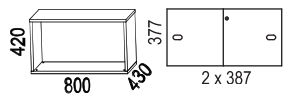

Shelves are fixed.

Max load 50 kg.

Biblio Split is a pull-out storage unit designed for two users and placed between two desks.

MATERIAL:

Basic units:

- White direct laminate (NCS S0300-N).
- Oak (natural and white pigmented).
- Ash (natural, white pigmented, black stain, dark stain).

Biblio is sustainability-labelled with Möbelfakta.

Bredd / width 800 mm

Bredd / width 1200 mm

Bredd / width 1600 mm

SOCKLAR / BASES

PÅBYGGNADSHYLLOR / EXTENSION UNITS

BRICKOR / TRAYS

TILLBEHÖR / ACCESSORIES