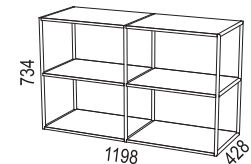

Shelves are fixed.

Max load 50 kg.

Biblio Split is a pull-out storage unit designed for two users and placed between two desks.

MATERIAL:

Basic units:

- White direct laminate (NCS S0300-N).
- Oak (natural and white pigmented).
- Ash (natural, white pigmented, black stain, dark stain).

Biblio is sustainability-labelled with Möbelfakta.

Bredd / width 800 mm

Bredd / width 1200 mm

Bredd / width 1600 mm

SOCKLAR / BASES

PÅBYGGNADSHYLLOR / EXTENSION UNITS

BRICKOR / TRAYS

TILLBEHÖR / ACCESSORIES

SIDOFÖRVARING / SIDE STORAGE

SIDOFÖRVARING SPLIT / SIDE STORAGE SPLIT

TILLBEHÖR SIDOFÖRVARING / ACCESSORIES SIDE STORAGE

Påbyggnadshyllor / top shelves

Växtkär / flower pots

Brickor / trays