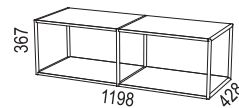

Shelves are fixed.

Max load 50 kg.

Biblio Split is a pull-out storage unit designed for two users and placed between two desks.

MATERIAL:

Basic units:

- White direct laminate (NCS S0300-N).
- Oak (natural and white pigmented).
- Ash (natural, white pigmented, black stain, dark stain).

Biblio is sustainability-labelled with Möbelfakta.

Bredd / width 800 mm

Bredd / width 1200 mm

Bredd / width 1600 mm

SOCKLAR / BASES

PÅBYGGNADSHYLLOR / EXTENSION UNITS

BRICKOR / TRAYS

TILLBEHÖR / ACCESSORIES

SIDOFÖRVARING / SIDE STORAGE

SIDOFÖRVARING SPLIT / SIDE STORAGE SPLIT

TILLBEHÖR SIDOFÖRVARING / ACCESSORIES SIDE STORAGE

Påbyggnadshyllor / top shelves

Växtkär / flower pots

Brickor / trays