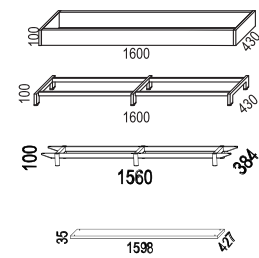

Shelves are fixed.

Max load 50 kg.

Biblio Split is a pull-out storage unit designed for two users and placed between two desks.

MATERIAL:

Basic units:

- White direct laminate (NCS S0300-N).
- Oak (natural and white pigmented).
- Ash (natural, white pigmented, black stain, dark stain).

Biblio is sustainability-labelled with Möbelfakta.

Bredd / width 800 mm

Bredd / width 1200 mm

Bredd / width 1600 mm

SOCKLAR / BASES

PÅBYGGNADSHYLLOR / EXTENSION UNITS

BRICKOR / TRAYS

TILLBEHÖR / ACCESSORIES