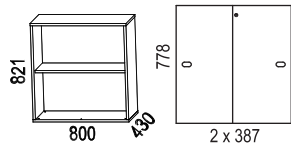

Shelves are fixed.

Max load 50 kg.

Biblio Split is a pull-out storage unit designed for two users and placed between two desks.

MATERIAL:

Basic units:

- White direct laminate (NCS S0300-N).
- Oak (natural and white pigmented).
- Ash (natural, white pigmented, black stain, dark stain).

Biblio is sustainability-labelled with Möbelfakta.

Bredd / width 800 mm

Bredd / width 1200 mm

Bredd / width 1600 mm

SOCKLAR / BASES

PÅBYGGNADSHYLLOR / EXTENSION UNITS

BRICKOR / TRAYS

TILLBEHÖR / ACCESSORIES